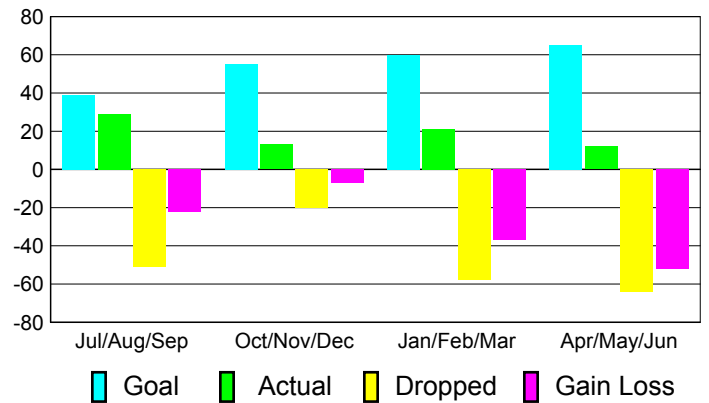

Membership Results 2010-2011

Goal, New, Dropped, Gain/Loss

Comparison of Membership Gain/Loss

Current Year Compared to the Previous Year