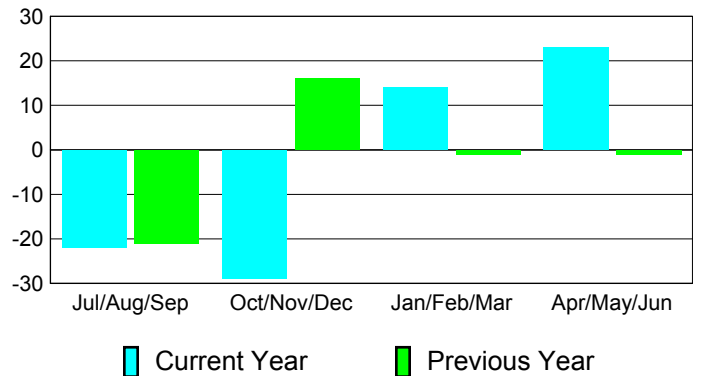

Gender Comparison 2010-2011

Jul/Aug/Sep

Oct/Nov/Dec

Jan/Feb/Mar

Apr/May/June

Male

Female