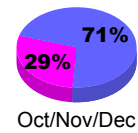

Oct/Nov/Dec