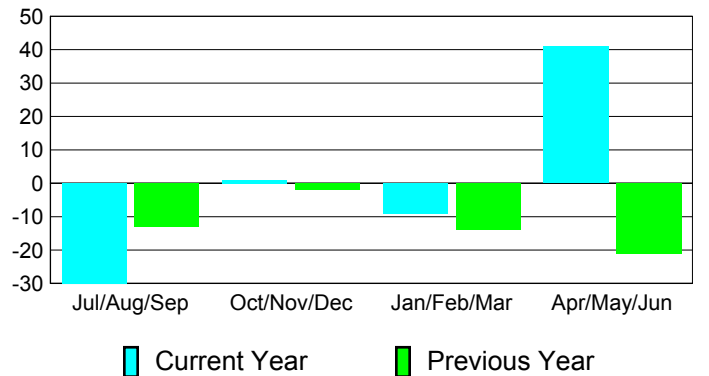

Gender Comparison 2010-2011

Jul/Aug/Sep

Oct/Nov/Dec

Jan/Feb/Mar

Apr/May/June

Male

Female