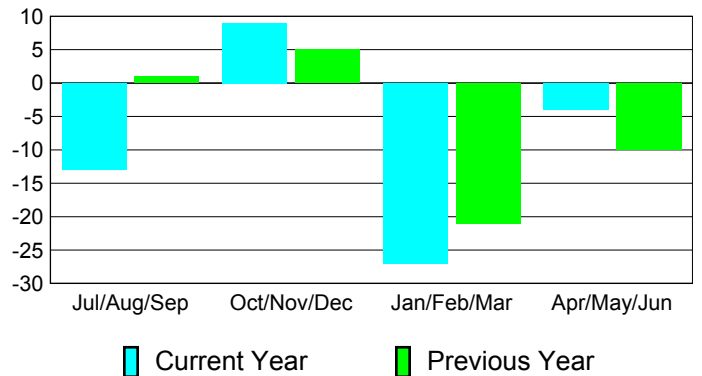

Gender Comparison 2010-2011

Jul/Aug/Sep

Oct/Nov/Dec

Jan/Feb/Mar

Apr/May/June

Male

Female