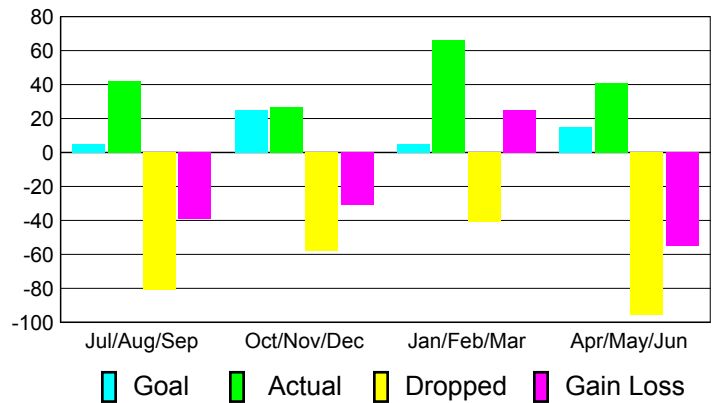

Membership Results 2010-2011

Goal, New, Dropped, Gain/Loss

Comparison of Membership Gain/Loss

Current Year Compared to the Previous Year