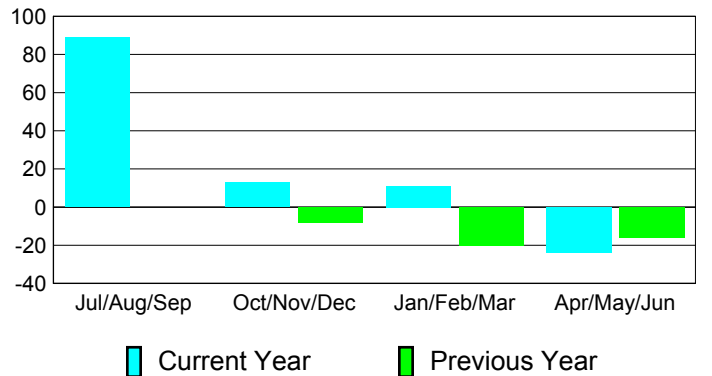

Gender Comparison 2010-2011

Jul/Aug/Sep

Oct/Nov/Dec

Jan/Feb/Mar

Apr/May/June

Male

Female