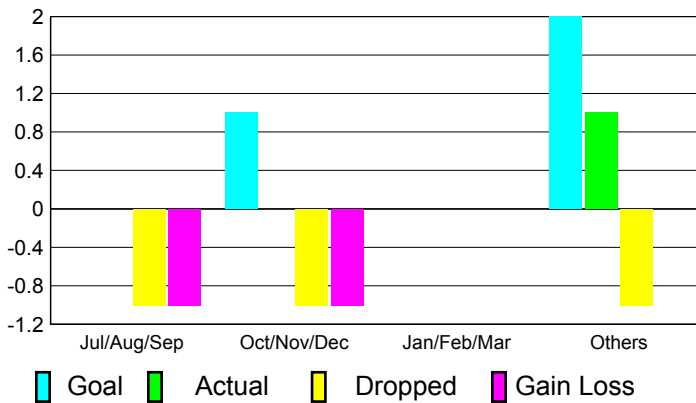

2010-2011 GMT Reports for District (or Undistricted) **District 2 T3**

GMT: **JOHN 'JACK' R FERGUSON** Location: **TEXAS**

GMT CA: **1**

CLUBS

Club Results
2010-2011

Clubs
2009-2010

Month	New Club Goal	Actual New Clubs	Actual Dropped Clubs	Gain/Loss of Clubs	Gain/Loss of Clubs
Jul/Aug/Sep	0	0	-1	-1	0
Oct/Nov/Dec	1	0	-1	-1	0
Jan/Feb/Mar	0	0	0	0	2
Apr/May/June	2	1	-1	0	0
Totals	3	1	-3	-2	2

Club Results 2010-2011

Goal, New, Dropped, Gain/Loss

Comparison of Club Gain/Loss

Current Year Compared to the Previous Year