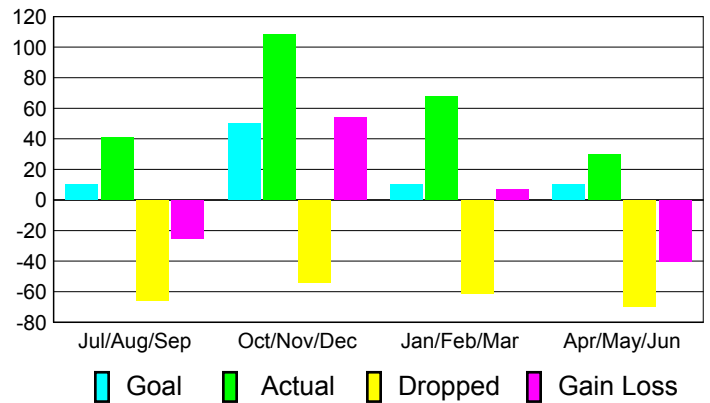

Membership Results 2010-2011

Goal, New, Dropped, Gain/Loss

Comparison of Membership Gain/Loss

Current Year Compared to the Previous Year