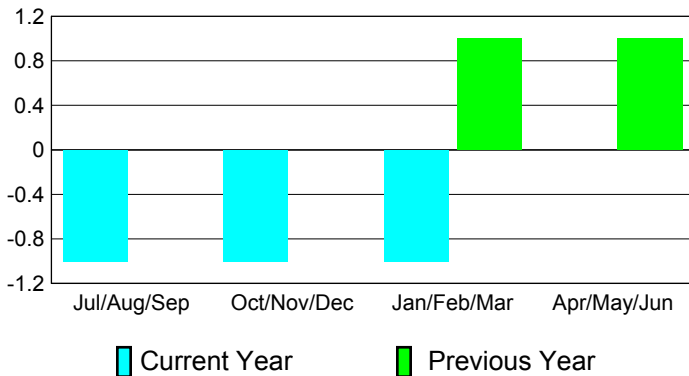

2010-2011 GMT Reports for District (or Undistricted) **District 2 S1**

GMT: **JOHN 'JACK' R FERGUSON** Location: **TEXAS**

GMT CA: **1**

CLUBS

Club Results
2010-2011

Clubs
2009-2010

Month	New Club Goal	Actual New Clubs	Actual Dropped Clubs	Gain/Loss of Clubs	Gain/Loss of Clubs
Jul/Aug/Sep	0	0	-1	-1	0
Oct/Nov/Dec	2	0	-1	-1	0
Jan/Feb/Mar	1	0	-1	-1	1
Apr/May/June	1	0	0	0	1
Totals	4	0	-3	-3	2

Club Results 2010-2011

Goal, New, Dropped, Gain/Loss

Comparison of Club Gain/Loss

Current Year Compared to the Previous Year

YTD Status Quo Clubs 2010-2011

Status Quo Clubs Compared to Status Quo Members

MEMBERSHIP

Membership Results
2010-2011

Membership
2009-2010

Month	Net Memb Goal	Actual New Memb	Actual Dropped Memb	Gain/Loss of Memb	Gain/Loss of Memb
Jul/Aug/Sep	23	55	-80	-25	-22
Oct/Nov/Dec	45	48	-64	-16	-8
Jan/Feb/Mar	43	69	-96	-27	8
Apr/May/June	25	49	-64	-15	-7
Totals	136	221	-304	-83	-29

Membership Results 2010-2011

Goal, New, Dropped, Gain/Loss

Comparison of Membership Gain/Loss

Current Year Compared to the Previous Year

Gender Comparison 2010-2011

Jul/Aug/Sep

Oct/Nov/Dec

Jan/Feb/Mar

Apr/May/June

Male

Female