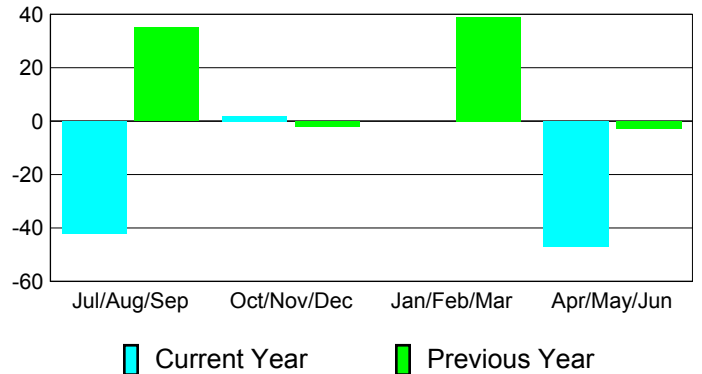

Gender Comparison 2010-2011

Jul/Aug/Sep

Oct/Nov/Dec

Jan/Feb/Mar

Apr/May/June

Male

Female