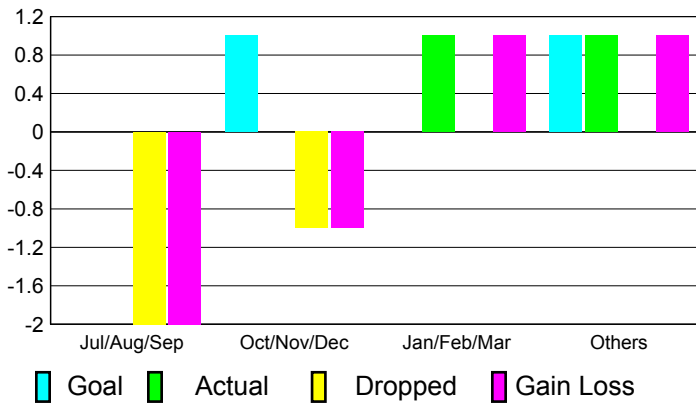

2010-2011 GMT Reports for District (or Undistricted) **District 26 M3**

GMT: JOHN 'JACK' R FERGUSON

Location: MISSOURI

GMT CA: 1

CLUBS

**Club Results
2010-2011**

**Clubs
2009-2010**

Month	New Club Goal	Actual New Clubs	Actual Dropped Clubs	Gain/Loss of Clubs	Gain/Loss of Clubs
Jul/Aug/Sep	0	0	-2	-2	0
Oct/Nov/Dec	1	0	-1	-1	0
Jan/Feb/Mar	0	1	0	1	0
Apr/May/June	1	1	0	1	0
Totals	2	2	-3	-1	0

Club Results 2010-2011

Goal, New, Dropped, Gain/Loss

Comparison of Club Gain/Loss

Current Year Compared to the Previous Year