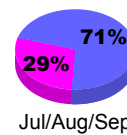

Gender Comparison 2010-2011

Jul/Aug/Sep