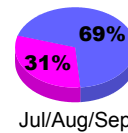

Gender Comparison 2010-2011

Jul/Aug/Sep