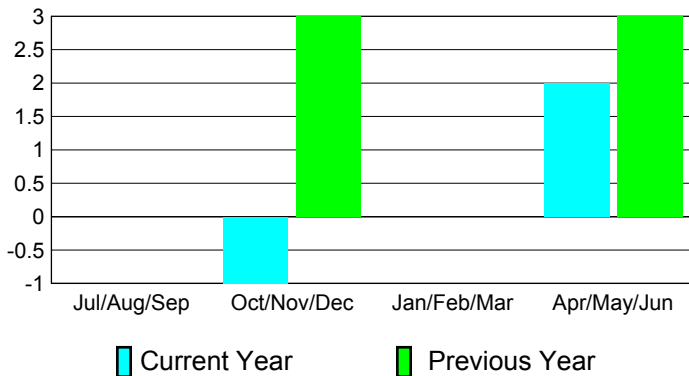

2010-2011 GMT Reports for District (or Undistricted) **District 2 S4**

GMT: **JOHN 'JACK' R FERGUSON** Location: **TEXAS**

GMT CA: **1**

CLUBS

Club Results
2010-2011

Clubs
2009-2010

Month	New Club Goal	Actual New Clubs	Actual Dropped Clubs	Gain/Loss of Clubs	Gain/Loss of Clubs
Jul/Aug/Sep	1	0	0	0	0
Oct/Nov/Dec	1	1	-2	-1	3
Jan/Feb/Mar	1	0	0	0	0
Apr/May/June	1	2	0	2	3
Totals	4	3	-2	1	6

Club Results 2010-2011

Goal, New, Dropped, Gain/Loss

Comparison of Club Gain/Loss

Current Year Compared to the Previous Year

YTD Status Quo Clubs 2010-2011

Status Quo Clubs Compared to Status Quo Members

MEMBERSHIP

Membership Results
2010-2011

Membership
2009-2010

Month	Net Memb Goal	Actual New Memb	Actual Dropped Memb	Gain/Loss of Memb	Gain/Loss of Memb
Jul/Aug/Sep	45	71	-98	-27	43
Oct/Nov/Dec	45	79	-100	-21	91
Jan/Feb/Mar	45	74	-60	14	-2
Apr/May/June	45	88	-87	1	64
Totals	180	312	-345	-33	196

Membership Results 2010-2011

Goal, New, Dropped, Gain/Loss

Comparison of Membership Gain/Loss

Current Year Compared to the Previous Year

Gender Comparison 2010-2011

Jul/Aug/Sep

Oct/Nov/Dec

Jan/Feb/Mar

Apr/May/June

Male

Female