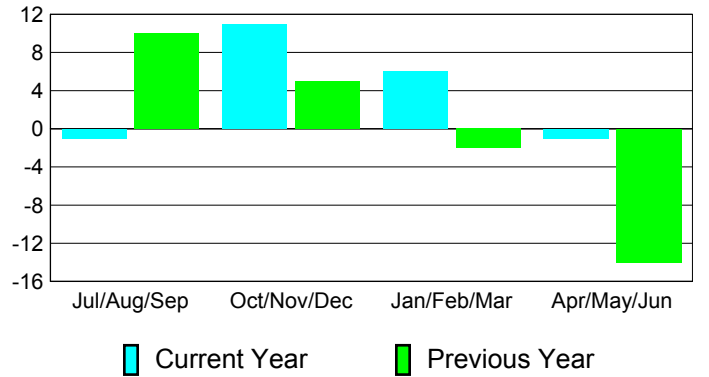

Gender Comparison 2010-2011

Jul/Aug/Sep

Oct/Nov/Dec

Jan/Feb/Mar

Apr/May/Jun

Male

Female