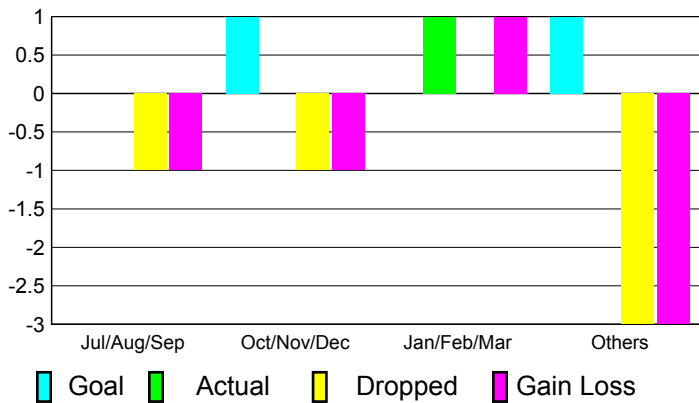

2010-2011 GMT Reports for District (or Undistricted) **District 26 M6**

GMT: **JOHN 'JACK' R FERGUSON**

Location: **MISSOURI**

GMT CA: **1**

CLUBS

**Club Results
2010-2011**

**Clubs
2009-2010**

Month	New Club Goal	Actual New Clubs	Actual Dropped Clubs	Gain/Loss of Clubs	Gain/Loss of Clubs
Jul/Aug/Sep	0	0	-1	-1	0
Oct/Nov/Dec	1	0	-1	-1	0
Jan/Feb/Mar	0	1	0	1	2
Apr/May/June	1	0	-3	-3	0
Totals	2	1	-5	-4	2

Club Results 2010-2011

Goal, New, Dropped, Gain/Loss

Comparison of Club Gain/Loss

Current Year Compared to the Previous Year