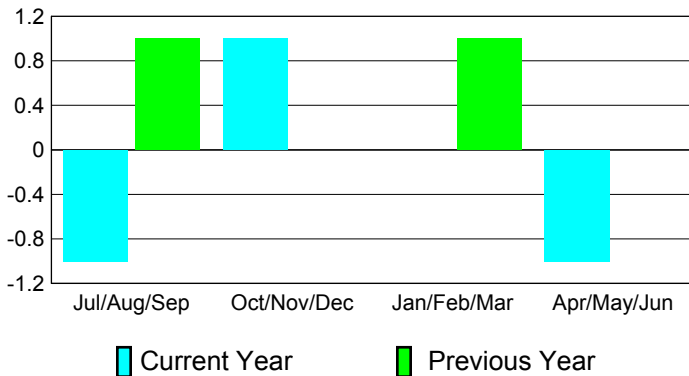

2010-2011 GMT Reports for District (or Undistricted) **District 2 S2**

GMT: **JOHN 'JACK' R FERGUSON** Location: **TEXAS**

GMT CA: **1**

CLUBS

Club Results
2010-2011

Clubs
2009-2010

Month	New Club Goal	Actual New Clubs	Actual Dropped Clubs	Gain/Loss of Clubs	Gain/Loss of Clubs
Jul/Aug/Sep	1	0	-1	-1	1
Oct/Nov/Dec	1	2	-1	1	0
Jan/Feb/Mar	1	0	0	0	1
Apr/May/June	1	0	-1	-1	0
Totals	4	2	-3	-1	2

Club Results 2010-2011

Goal, New, Dropped, Gain/Loss

Comparison of Club Gain/Loss

Current Year Compared to the Previous Year

YTD Status Quo Clubs 2010-2011

Status Quo Clubs Compared to Status Quo Members

MEMBERSHIP

Membership Results
2010-2011

Membership
2009-2010

Month	Net Memb Goal	Actual New Memb	Actual Dropped Memb	Gain/Loss of Memb	Gain/Loss of Memb
Jul/Aug/Sep	-15	78	-107	-29	7
Oct/Nov/Dec	25	122	-87	35	17
Jan/Feb/Mar	30	85	-112	-27	25
Apr/May/June	10	51	-103	-52	-1
Totals	50	336	-409	-73	48

Membership Results 2010-2011

Goal, New, Dropped, Gain/Loss

Comparison of Membership Gain/Loss

Current Year Compared to the Previous Year

Gender Comparison 2010-2011

Jul/Aug/Sep

Oct/Nov/Dec

Jan/Feb/Mar

Apr/May/June

Male

Female