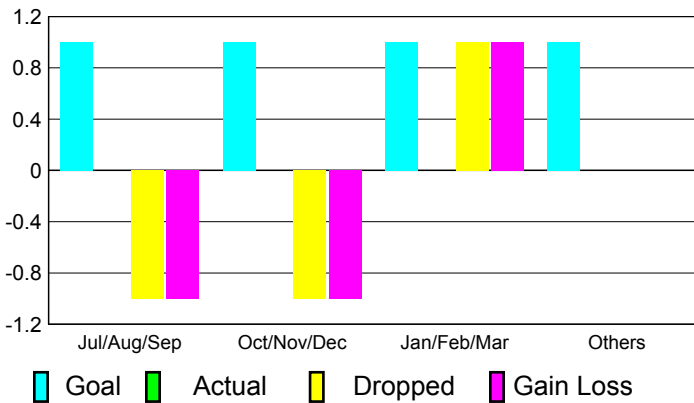

2010-2011 GMT Reports for District (or Undistricted) **District 2 X2**

GMT: **JOHN 'JACK' R FERGUSON** Location: **TEXAS**

GMT CA: **1**

CLUBS

Club Results
2010-2011

Clubs
2009-2010

Month	New Club Goal	Actual New Clubs	Actual Dropped Clubs	Gain/Loss of Clubs	Gain/Loss of Clubs
Jul/Aug/Sep	1	0	-1	-1	0
Oct/Nov/Dec	1	0	-1	-1	0
Jan/Feb/Mar	1	0	1	1	0
Apr/May/June	1	0	0	0	0
Totals	4	0	-1	-1	0

Club Results 2010-2011

Goal, New, Dropped, Gain/Loss

Comparison of Club Gain/Loss

Current Year Compared to the Previous Year