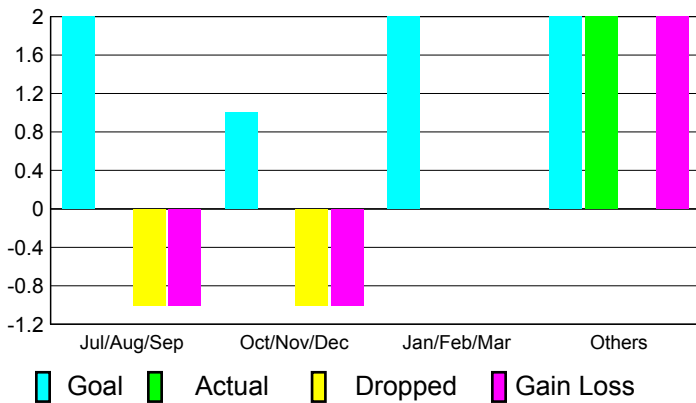

2010-2011 GMT Reports for District (or Undistricted) **District 2 A2**

GMT: **JOHN 'JACK' R FERGUSON** Location: **TEXAS**

GMT CA: **1**

CLUBS

Club Results
2010-2011

Clubs
2009-2010

Month	New Club Goal	Actual New Clubs	Actual Dropped Clubs	Gain/Loss of Clubs	Gain/Loss of Clubs
Jul/Aug/Sep	2	0	-1	-1	2
Oct/Nov/Dec	1	0	-1	-1	0
Jan/Feb/Mar	2	0	0	0	0
Apr/May/June	2	2	0	2	0
Totals	7	2	-2	0	2

Club Results 2010-2011

Goal, New, Dropped, Gain/Loss

Comparison of Club Gain/Loss

Current Year Compared to the Previous Year