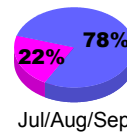

Gender Comparison 2010-2011

Jul/Aug/Sep