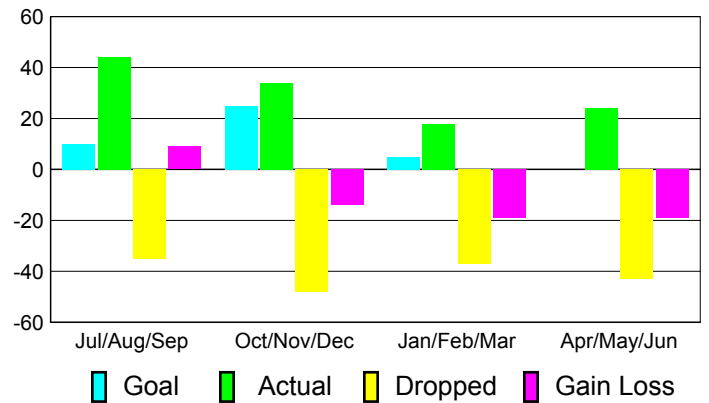

Membership Results 2010-2011

Goal, New, Dropped, Gain/Loss