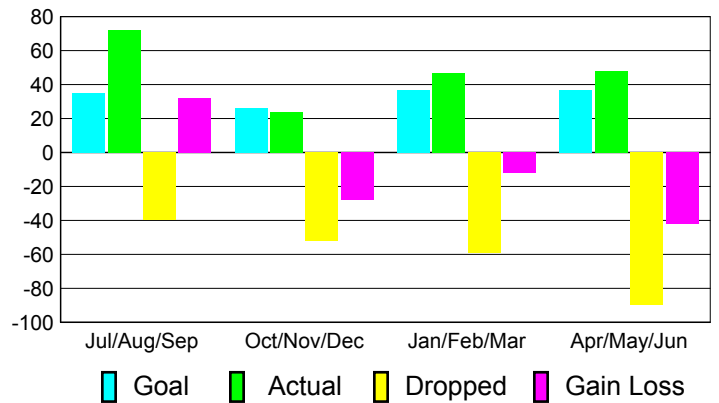

Membership Results 2010-2011

Goal, New, Dropped, Gain/Loss

Comparison of Membership Gain/Loss

Current Year Compared to the Previous Year