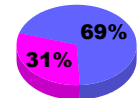

Apr/May/June

Male

Female