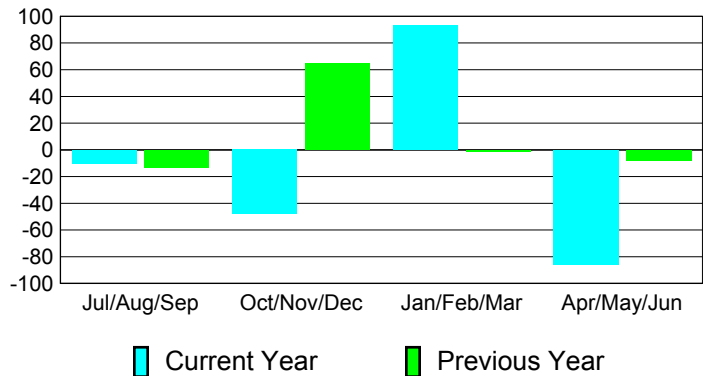

Gender Comparison 2010-2011

Jul/Aug/Sep

Oct/Nov/Dec

Jan/Feb/Mar

Apr/May/June

Male

Female