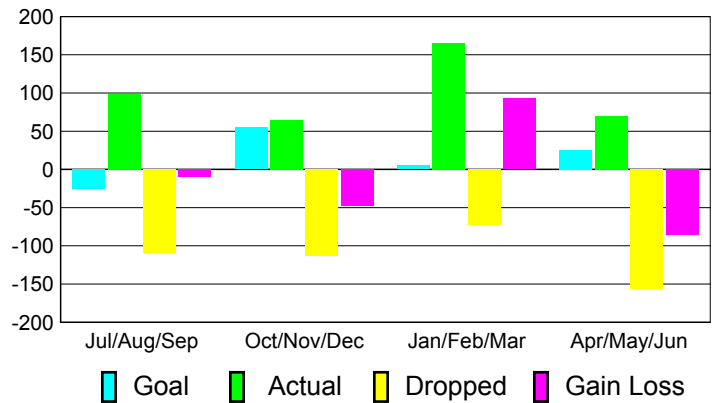

Membership Results 2010-2011

Goal, New, Dropped, Gain/Loss

Comparison of Membership Gain/Loss

Current Year Compared to the Previous Year