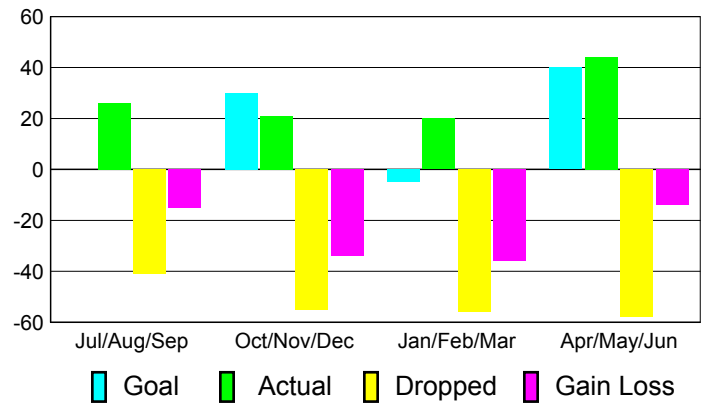

Membership Results 2010-2011

Goal, New, Dropped, Gain/Loss

Comparison of Membership Gain/Loss

Current Year Compared to the Previous Year