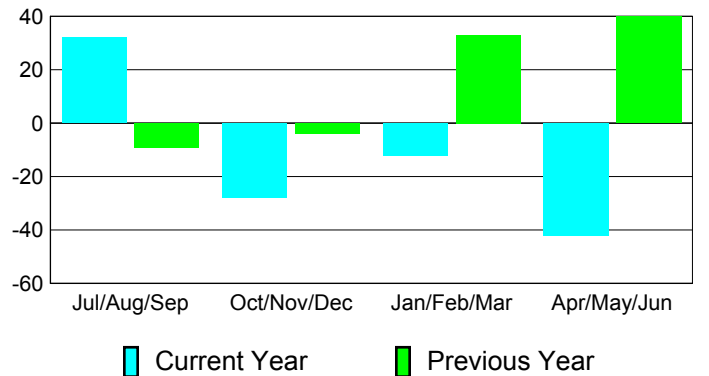

Gender Comparison 2010-2011

Jul/Aug/Sep

Oct/Nov/Dec

Jan/Feb/Mar

Apr/May/June

■ Male

■ Female