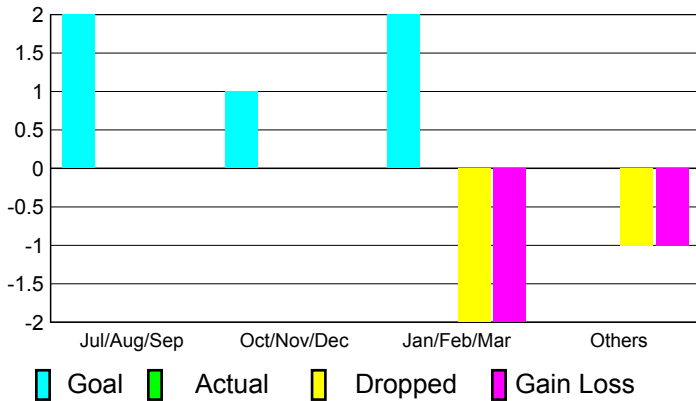

2010-2011 GMT Reports for District (or Undistricted) **District 2 S3**

GMT: **JOHN 'JACK' R FERGUSON** Location: **TEXAS**

GMT CA: **1**

CLUBS

Club Results
2010-2011

Clubs
2009-2010

Month	New Club Goal	Actual New Clubs	Actual Dropped Clubs	Gain/Loss of Clubs	Gain/Loss of Clubs
Jul/Aug/Sep	2	0	0	0	0
Oct/Nov/Dec	1	0	0	0	0
Jan/Feb/Mar	2	0	-2	-2	0
Apr/May/Jun	0	0	-1	-1	0
Totals	5	0	-3	-3	0

Club Results 2010-2011

Goal, New, Dropped, Gain/Loss

Comparison of Club Gain/Loss

Current Year Compared to the Previous Year