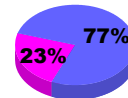

Jan/Feb/Mar