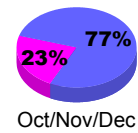

Oct/Nov/Dec