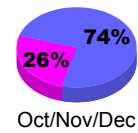

Oct/Nov/Dec