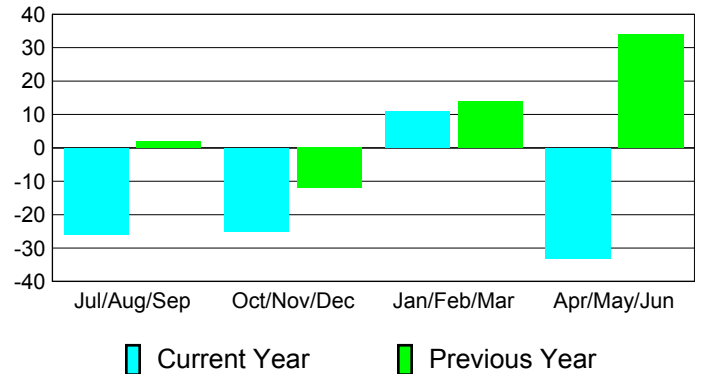

Gender Comparison 2010-2011

Jul/Aug/Sep

Oct/Nov/Dec

Jan/Feb/Mar

Apr/May/June

Male

Female