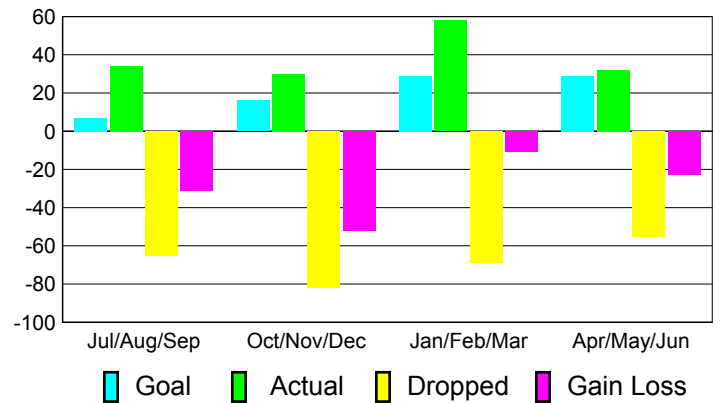

Membership Results 2010-2011

Goal, New, Dropped, Gain/Loss

Comparison of Membership Gain/Loss

Current Year Compared to the Previous Year