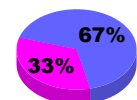

Oct/Nov/Dec