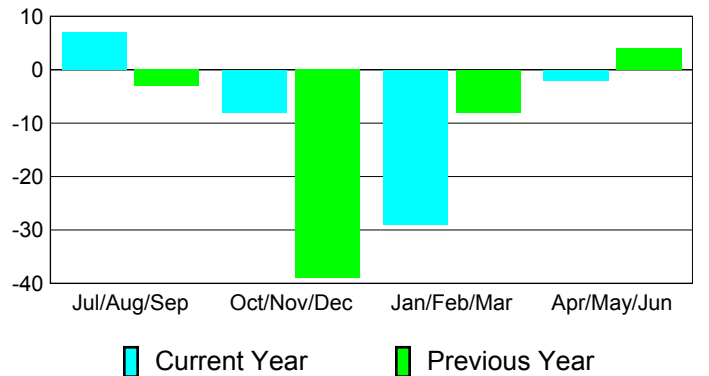

Gender Comparison 2010-2011

Jul/Aug/Sep

Oct/Nov/Dec

Jan/Feb/Mar

Apr/May/June

Male

Female