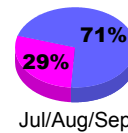

Gender Comparison 2010-2011

Jul/Aug/Sep