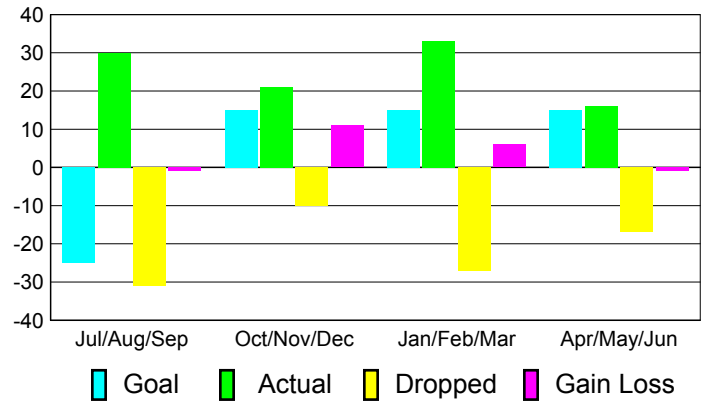

Membership Results 2010-2011

Goal, New, Dropped, Gain/Loss

Comparison of Membership Gain/Loss

Current Year Compared to the Previous Year