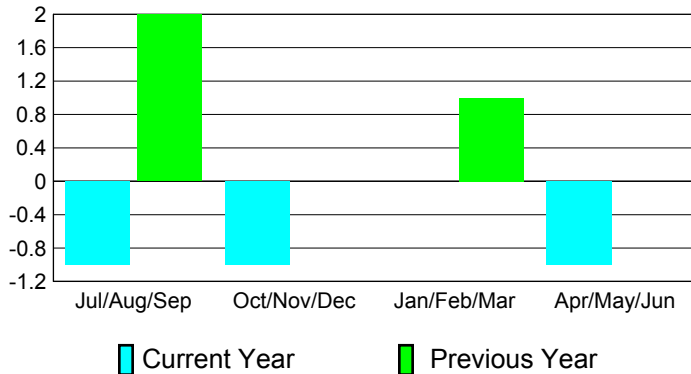

2010-2011 GMT Reports for District (or Undistricted) **District 26 M5**

GMT: **JOHN 'JACK' R FERGUSON**

Location: **MISSOURI**

GMT CA: **1**

CLUBS

**Club Results
2010-2011**

**Clubs
2009-2010**

Month	New Club Goal	Actual New Clubs	Actual Dropped Clubs	Gain/Loss of Clubs	Gain/Loss of Clubs
Jul/Aug/Sep	2	0	-1	-1	2
Oct/Nov/Dec	2	1	-2	-1	0
Jan/Feb/Mar	0	0	0	0	1
Apr/May/June	0	0	-1	-1	0
Totals	4	1	-4	-3	3

Club Results 2010-2011

Goal, New, Dropped, Gain/Loss

Comparison of Club Gain/Loss

Current Year Compared to the Previous Year

YTD Status Quo Clubs 2010-2011

Status Quo Clubs Compared to Status Quo Members

MEMBERSHIP

**Membership Results
2010-2011**

**Membership
2009-2010**

Month	Net Memb Goal	Actual New Memb	Actual Dropped Memb	Gain/Loss of Memb	Gain/Loss of Memb
Jul/Aug/Sep	68	19	-61	-42	35
Oct/Nov/Dec	68	59	-57	2	-2
Jan/Feb/Mar	20	31	-31	0	39
Apr/May/June	20	48	-95	-47	-3
Totals	176	157	-244	-87	69

Membership Results 2010-2011

Goal, New, Dropped, Gain/Loss

Comparison of Membership Gain/Loss

Current Year Compared to the Previous Year

Gender Comparison 2010-2011

Jul/Aug/Sep

Oct/Nov/Dec

Jan/Feb/Mar

Apr/May/June

Male

Female