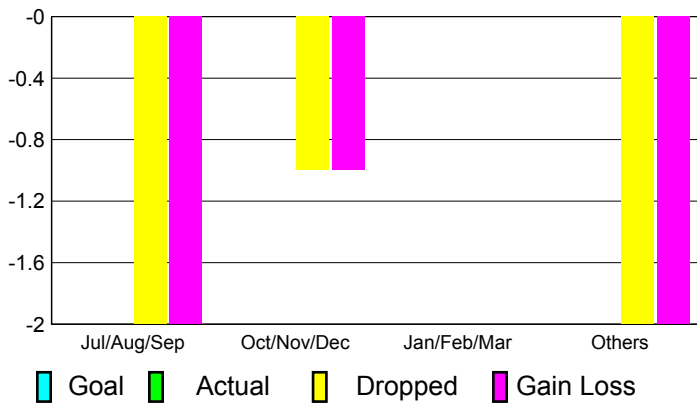

2010-2011 GMT Reports for District (or Undistricted) **District 3 H**

GMT: **JOHN 'JACK' R FERGUSON**

Location: **OKLAHOMA**

GMT CA: **1**

CLUBS

Club Results
2010-2011

Clubs
2009-2010

Month	New Club Goal	Actual New Clubs	Actual Dropped Clubs	Gain/Loss of Clubs	Gain/Loss of Clubs
Jul/Aug/Sep	0	0	-2	-2	1
Oct/Nov/Dec	0	0	-1	-1	1
Jan/Feb/Mar	0	0	0	0	0
Apr/May/June	0	0	-2	-2	2
Totals	0	0	-5	-5	4

Club Results 2010-2011

Goal, New, Dropped, Gain/Loss

Comparison of Club Gain/Loss

Current Year Compared to the Previous Year