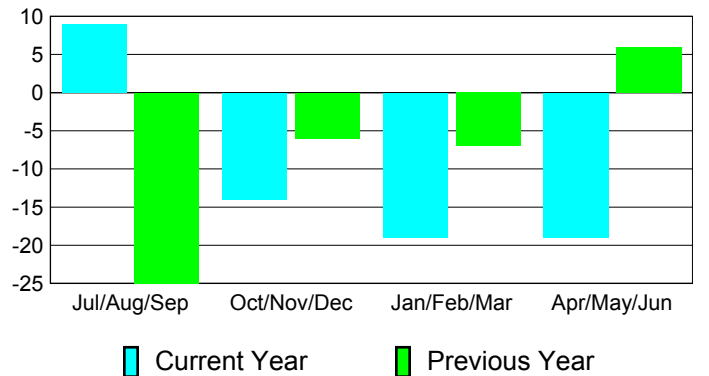

YTD Status Quo Clubs 2010-2011

Status Quo Clubs Compared to Status Quo Members

Gender Comparison 2010-2011

Jul/Aug/Sep

Oct/Nov/Dec

Jan/Feb/Mar

Apr/May/Jun

Male