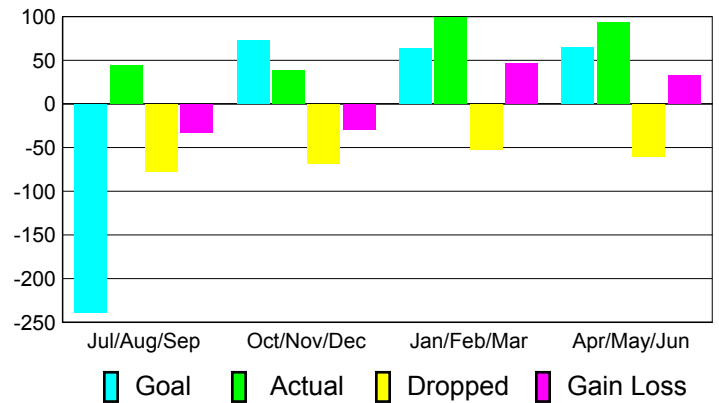

Membership Results 2010-2011

Goal, New, Dropped, Gain/Loss

Comparison of Membership Gain/Loss

Current Year Compared to the Previous Year