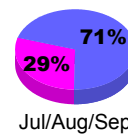

Gender Comparison 2010-2011

Jul/Aug/Sep