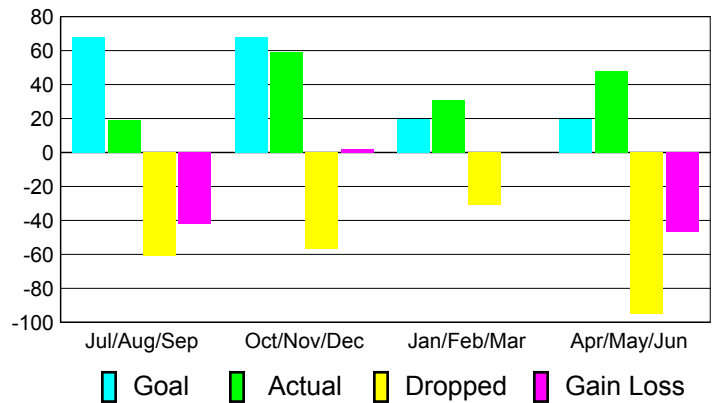

Membership Results 2010-2011

Goal, New, Dropped, Gain/Loss

Comparison of Membership Gain/Loss

Current Year Compared to the Previous Year