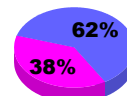

Gender Comparison 2010-2011

Jul/Aug/Sep