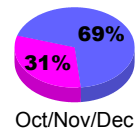

Gender Comparison 2010-2011