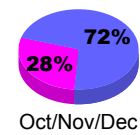

Oct/Nov/Dec