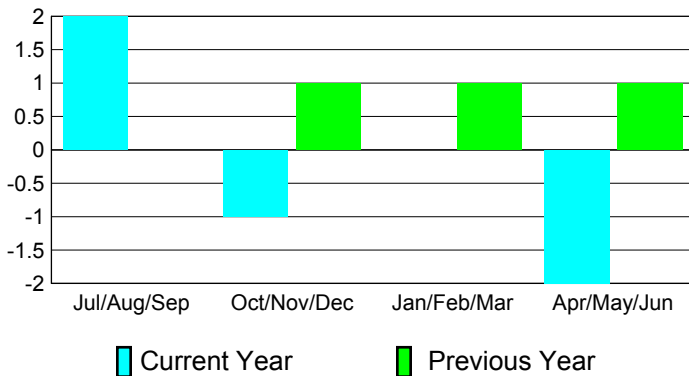

2010-2011 GMT Reports for District (or Undistricted) **District 7 I**

GMT: JOHN 'JACK' R FERGUSON

Location: ARKANSAS

GMT CA: 1

CLUBS

Club Results
2010-2011

Clubs
2009-2010

Month	New Club Goal	Actual New Clubs	Actual Dropped Clubs	Gain/Loss of Clubs	Gain/Loss of Clubs
Jul/Aug/Sep	1	2	0	2	0
Oct/Nov/Dec	1	0	-1	-1	1
Jan/Feb/Mar	1	0	0	0	1
Apr/May/June	1	0	-2	-2	1
Totals	4	2	-3	-1	3

Club Results 2010-2011

Goal, New, Dropped, Gain/Loss

Comparison of Club Gain/Loss

Current Year Compared to the Previous Year

YTD Status Quo Clubs 2010-2011

Status Quo Clubs Compared to Status Quo Members

MEMBERSHIP

Membership Results
2010-2011

Membership
2009-2010

Month	Net Memb Goal	Actual New Memb	Actual Dropped Memb	Gain/Loss of Memb	Gain/Loss of Memb
Jul/Aug/Sep	35	72	-40	32	-9
Oct/Nov/Dec	26	24	-52	-28	-4
Jan/Feb/Mar	37	47	-59	-12	33
Apr/May/June	37	48	-90	-42	40
Totals	135	191	-241	-50	60

Membership Results 2010-2011

Goal, New, Dropped, Gain/Loss

Comparison of Membership Gain/Loss

Current Year Compared to the Previous Year

Gender Comparison 2010-2011

Jul/Aug/Sep

Oct/Nov/Dec

Jan/Feb/Mar

Apr/May/June

■ Male

■ Female