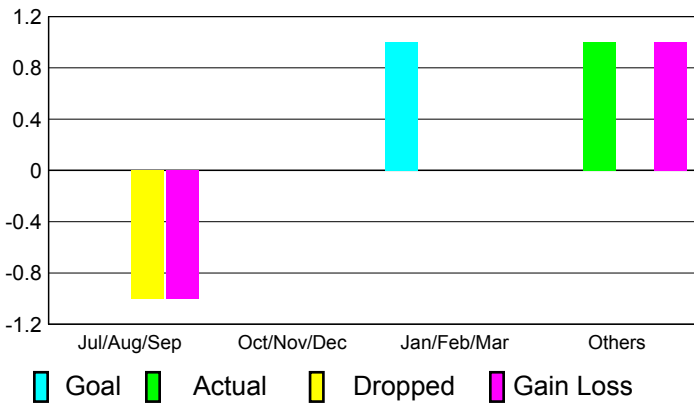

2010-2011 GMT Reports for District (or Undistricted) **District 26 M4**

GMT: **JOHN 'JACK' R FERGUSON**

Location: **MISSOURI**

GMT CA: **1**

CLUBS

**Club Results
2010-2011**

**Clubs
2009-2010**

Month	New Club Goal	Actual New Clubs	Actual Dropped Clubs	Gain/Loss of Clubs	Gain/Loss of Clubs
Jul/Aug/Sep	0	0	-1	-1	0
Oct/Nov/Dec	0	0	0	0	0
Jan/Feb/Mar	1	0	0	0	1
Apr/May/June	0	1	0	1	0
Totals	1	1	-1	0	1

Club Results 2010-2011

Goal, New, Dropped, Gain/Loss

Comparison of Club Gain/Loss

Current Year Compared to the Previous Year