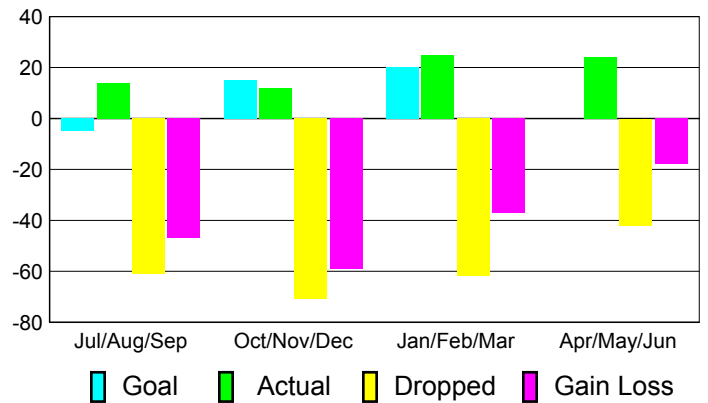

Membership Results 2010-2011

Goal, New, Dropped, Gain/Loss

Comparison of Membership Gain/Loss

Current Year Compared to the Previous Year