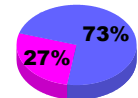

Apr/May/June

Male

Female