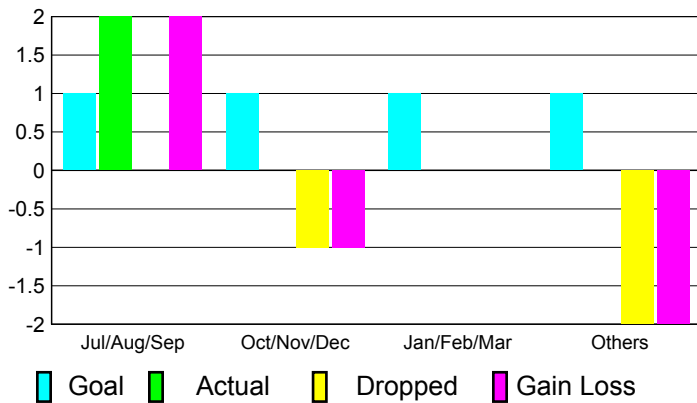

2010-2011 GMT Reports for District (or Undistricted) **District 7 I**

GMT: JOHN 'JACK' R FERGUSON

Location: ARKANSAS

GMT CA: 1

CLUBS

Club Results
2010-2011

Clubs
2009-2010

Month	New Club Goal	Actual New Clubs	Actual Dropped Clubs	Gain/Loss of Clubs	Gain/Loss of Clubs
Jul/Aug/Sep	1	2	0	2	0
Oct/Nov/Dec	1	0	-1	-1	1
Jan/Feb/Mar	1	0	0	0	1
Apr/May/June	1	0	-2	-2	1
Totals	4	2	-3	-1	3

Club Results 2010-2011

Goal, New, Dropped, Gain/Loss

Comparison of Club Gain/Loss

Current Year Compared to the Previous Year