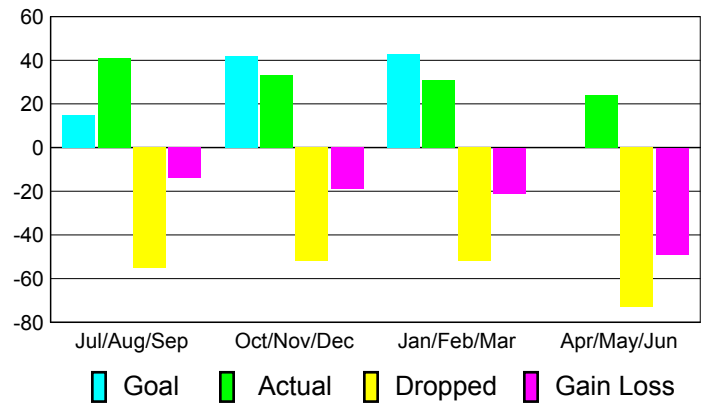

Membership Results 2010-2011

Goal, New, Dropped, Gain/Loss

Comparison of Membership Gain/Loss

Current Year Compared to the Previous Year