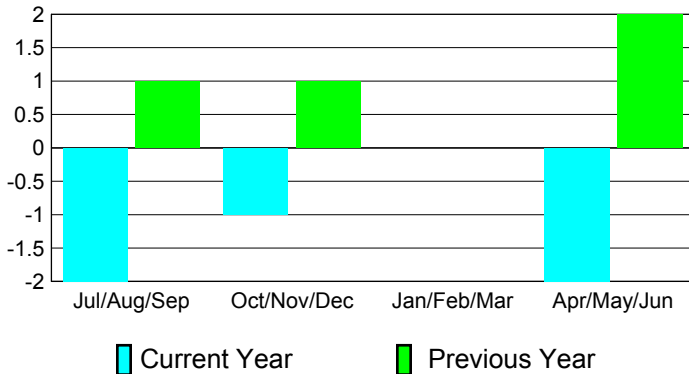

2010-2011 GMT Reports for District (or Undistricted) **District 3 H**

GMT: **JOHN 'JACK' R FERGUSON**

Location: **OKLAHOMA**

GMT CA: **1**

CLUBS

Club Results
2010-2011

Clubs
2009-2010

Month	New Club Goal	Actual New Clubs	Actual Dropped Clubs	Gain/Loss of Clubs	Gain/Loss of Clubs
Jul/Aug/Sep	0	0	-2	-2	1
Oct/Nov/Dec	0	0	-1	-1	1
Jan/Feb/Mar	0	0	0	0	0
Apr/May/June	0	0	-2	-2	2
Totals	0	0	-5	-5	4

Club Results 2010-2011

Goal, New, Dropped, Gain/Loss

Comparison of Club Gain/Loss

Current Year Compared to the Previous Year

YTD Status Quo Clubs 2010-2011

Status Quo Clubs Compared to Status Quo Members

MEMBERSHIP

Membership Results
2010-2011

Membership
2009-2010

Month	Net Memb Goal	Actual New Memb	Actual Dropped Memb	Gain/Loss of Memb	Gain/Loss of Memb
Jul/Aug/Sep	0	25	-84	-59	5
Oct/Nov/Dec	0	16	-44	-28	33
Jan/Feb/Mar	0	25	-37	-12	4
Apr/May/June	0	21	-85	-64	43
Totals	0	87	-250	-163	85

Membership Results 2010-2011

Goal, New, Dropped, Gain/Loss

Comparison of Membership Gain/Loss

Current Year Compared to the Previous Year

Gender Comparison 2010-2011

Jul/Aug/Sep

Oct/Nov/Dec

Jan/Feb/Mar

Apr/May/June

Male

Female