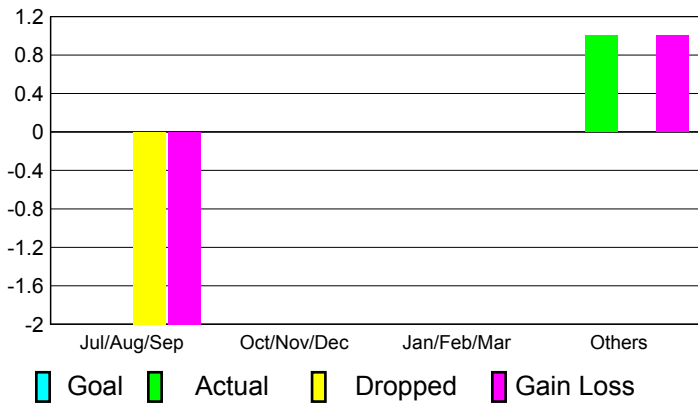

2010-2011 GMT Reports for District (or Undistricted) **District 8 S**

GMT: JOHN 'JACK' R FERGUSON

Location: LOUISIANA

GMT CA: 1

CLUBS

**Club Results
2010-2011**

**Clubs
2009-2010**

Month	New Club Goal	Actual New Clubs	Actual Dropped Clubs	Gain/Loss of Clubs	Gain/Loss of Clubs
Jul/Aug/Sep	0	0	-2	-2	0
Oct/Nov/Dec	0	0	0	0	0
Jan/Feb/Mar	0	0	0	0	0
Apr/May/June	0	1	0	1	0
Totals	0	1	-2	-1	0

Club Results 2010-2011

Goal, New, Dropped, Gain/Loss

Comparison of Club Gain/Loss

Current Year Compared to the Previous Year