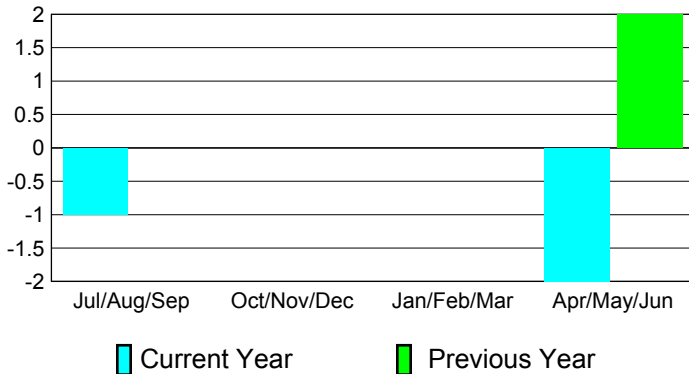

2010-2011 GMT Reports for District (or Undistricted) **District 3 A**

GMT: **JOHN 'JACK' R FERGUSON**

Location: **OKLAHOMA**

GMT CA: **1**

CLUBS

**Club Results
2010-2011**

**Clubs
2009-2010**

Month	New Club Goal	Actual New Clubs	Actual Dropped Clubs	Gain/Loss of Clubs	Gain/Loss of Clubs
Jul/Aug/Sep	2	0	-1	-1	0
Oct/Nov/Dec	2	0	0	0	0
Jan/Feb/Mar	2	0	0	0	0
Apr/May/June	2	0	-2	-2	2
Totals	8	0	-3	-3	2

Club Results 2010-2011

Goal, New, Dropped, Gain/Loss

Comparison of Club Gain/Loss

Current Year Compared to the Previous Year

YTD Status Quo Clubs 2010-2011

Status Quo Clubs Compared to Status Quo Members

MEMBERSHIP

**Membership Results
2010-2011**

**Membership
2009-2010**

Month	Net Memb Goal	Actual New Memb	Actual Dropped Memb	Gain/Loss of Memb	Gain/Loss of Memb
Jul/Aug/Sep	35	30	-51	-21	-17
Oct/Nov/Dec	55	32	-36	-4	-15
Jan/Feb/Mar	75	35	-33	2	-5
Apr/May/June	95	27	-55	-28	41
Totals	260	124	-175	-51	4

Membership Results 2010-2011

Goal, New, Dropped, Gain/Loss

Comparison of Membership Gain/Loss

Current Year Compared to the Previous Year

Gender Comparison 2010-2011

Jul/Aug/Sep

Oct/Nov/Dec

Jan/Feb/Mar

Apr/May/June

Male

Female