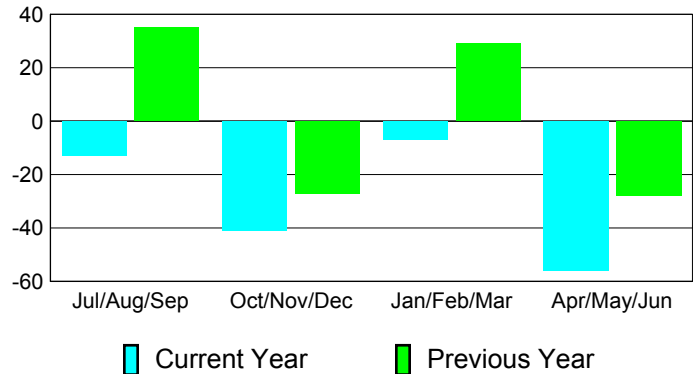

Gender Comparison 2010-2011

Jul/Aug/Sep

Oct/Nov/Dec

Jan/Feb/Mar

Apr/May/Jun

Male

Female