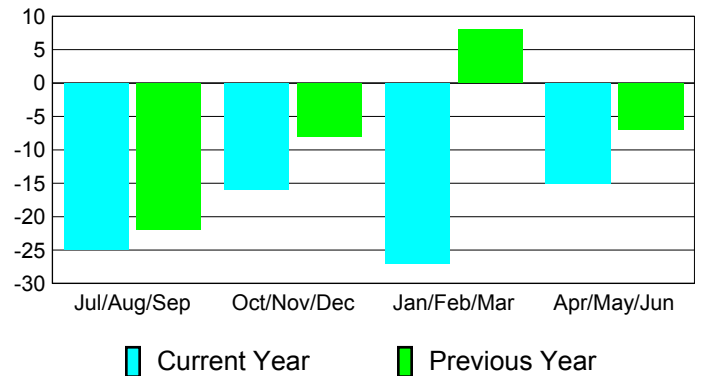

Gender Comparison 2010-2011

Jul/Aug/Sep

Oct/Nov/Dec

Jan/Feb/Mar

Apr/May/June

Male

Female