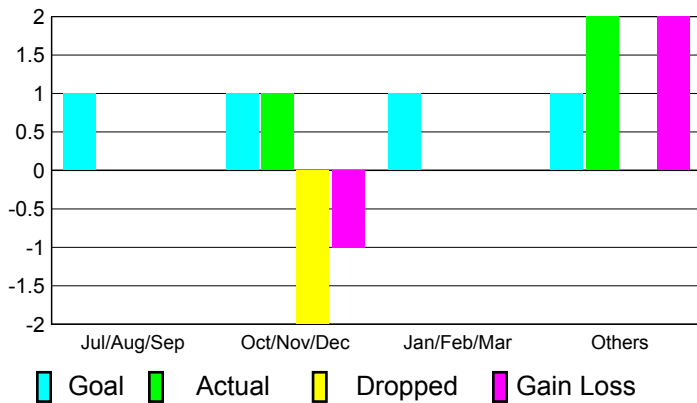

2010-2011 GMT Reports for District (or Undistricted) **District 2 S4**

GMT: **JOHN 'JACK' R FERGUSON** Location: **TEXAS**

GMT CA: **1**

CLUBS

Club Results
2010-2011

Clubs
2009-2010

Month	New Club Goal	Actual New Clubs	Actual Dropped Clubs	Gain/Loss of Clubs	Gain/Loss of Clubs
Jul/Aug/Sep	1	0	0	0	0
Oct/Nov/Dec	1	1	-2	-1	3
Jan/Feb/Mar	1	0	0	0	0
Apr/May/June	1	2	0	2	3
Totals	4	3	-2	1	6

Club Results 2010-2011

Goal, New, Dropped, Gain/Loss

Comparison of Club Gain/Loss

Current Year Compared to the Previous Year