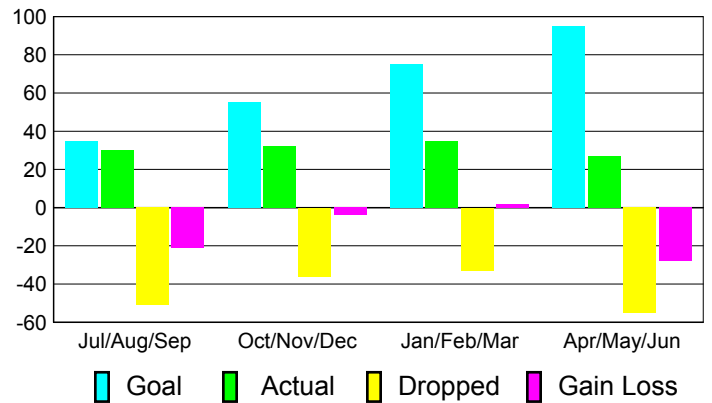

Membership Results 2010-2011

Goal, New, Dropped, Gain/Loss

Comparison of Membership Gain/Loss

Current Year Compared to the Previous Year