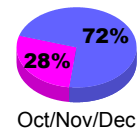

Oct/Nov/Dec