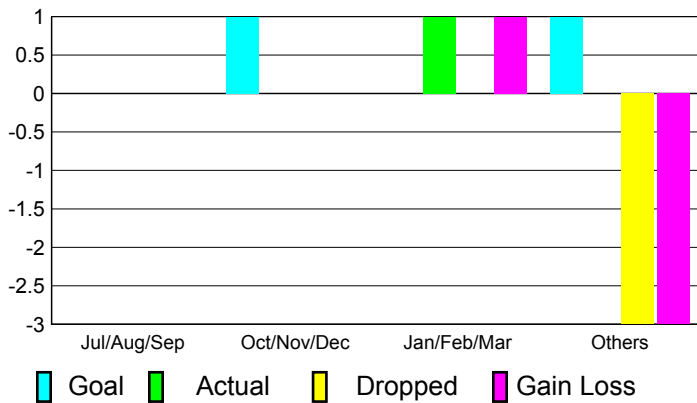

2010-2011 GMT Reports for District (or Undistricted) **District 2 S5**

GMT: **JOHN 'JACK' R FERGUSON** Location: **TEXAS**

GMT CA: **1**

CLUBS

Club Results
2010-2011

Clubs
2009-2010

Month	New Club Goal	Actual New Clubs	Actual Dropped Clubs	Gain/Loss of Clubs	Gain/Loss of Clubs
Jul/Aug/Sep	0	0	0	0	0
Oct/Nov/Dec	1	0	0	0	1
Jan/Feb/Mar	0	1	0	1	0
Apr/May/June	1	0	-3	-3	1
Totals	2	1	-3	-2	2

Club Results 2010-2011

Goal, New, Dropped, Gain/Loss

Comparison of Club Gain/Loss

Current Year Compared to the Previous Year