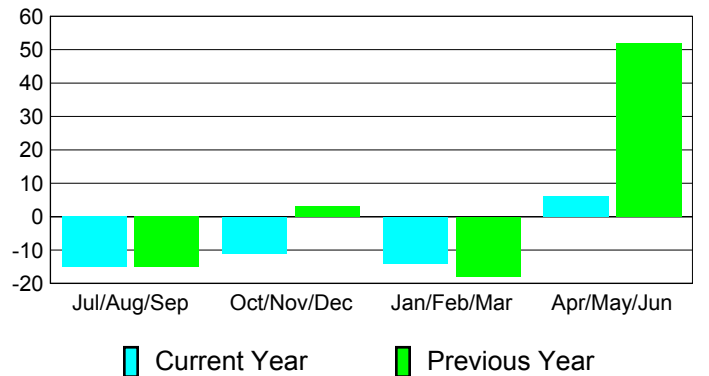

Gender Comparison 2010-2011

Jul/Aug/Sep

Oct/Nov/Dec

Jan/Feb/Mar

Apr/May/June

Male

Female