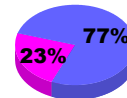

Jan/Feb/Mar