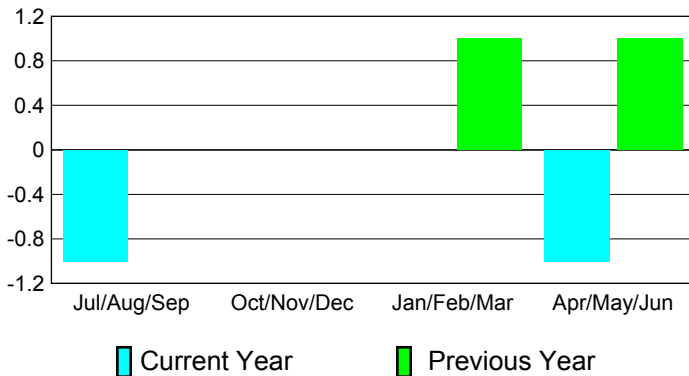

2010-2011 GMT Reports for District (or Undistricted) **District 7 N**

GMT: **JOHN 'JACK' R FERGUSON**

Location: **ARKANSAS**

GMT CA: **1**

CLUBS

Club Results
2010-2011

Clubs
2009-2010

Month	New Club Goal	Actual New Clubs	Actual Dropped Clubs	Gain/Loss of Clubs	Gain/Loss of Clubs
Jul/Aug/Sep	0	0	-1	-1	0
Oct/Nov/Dec	1	0	0	0	0
Jan/Feb/Mar	1	0	0	0	1
Apr/May/June	1	0	-1	-1	1
Totals	3	0	-2	-2	2

Club Results 2010-2011

Goal, New, Dropped, Gain/Loss

Comparison of Club Gain/Loss

Current Year Compared to the Previous Year

YTD Status Quo Clubs 2010-2011

Status Quo Clubs Compared to Status Quo Members

MEMBERSHIP

Membership Results
2010-2011

Membership
2009-2010

Month	Net Memb Goal	Actual New Memb	Actual Dropped Memb	Gain/Loss of Memb	Gain/Loss of Memb
Jul/Aug/Sep	39	29	-51	-22	-9
Oct/Nov/Dec	55	13	-20	-7	-10
Jan/Feb/Mar	60	21	-58	-37	19
Apr/May/June	65	12	-64	-52	-5
Totals	219	75	-193	-118	-5

Membership Results 2010-2011

Goal, New, Dropped, Gain/Loss

Comparison of Membership Gain/Loss

Current Year Compared to the Previous Year

Gender Comparison 2010-2011

Male

Female