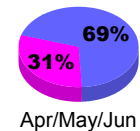

Apr/May/Jun

Male

Female