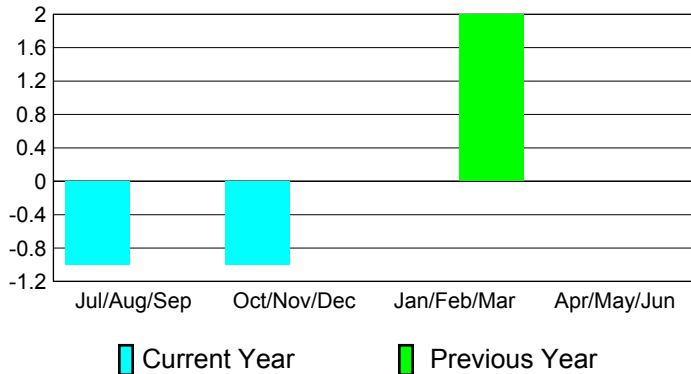

2010-2011 GMT Reports for District (or Undistricted) **District 2 T3**

GMT: **JOHN 'JACK' R FERGUSON** Location: **TEXAS**

GMT CA: **1**

CLUBS

Club Results
2010-2011

Clubs
2009-2010

Month	New Club Goal	Actual New Clubs	Actual Dropped Clubs	Gain/Loss of Clubs	Gain/Loss of Clubs
Jul/Aug/Sep	0	0	-1	-1	0
Oct/Nov/Dec	1	0	-1	-1	0
Jan/Feb/Mar	0	0	0	0	2
Apr/May/June	2	1	-1	0	0
Totals	3	1	-3	-2	2

Club Results 2010-2011

Goal, New, Dropped, Gain/Loss

Comparison of Club Gain/Loss

Current Year Compared to the Previous Year

YTD Status Quo Clubs 2010-2011

Status Quo Clubs Compared to Status Quo Members

MEMBERSHIP

Membership Results
2010-2011

Membership
2009-2010

Month	Net Memb Goal	Actual New Memb	Actual Dropped Memb	Gain/Loss of Memb	Gain/Loss of Memb
Jul/Aug/Sep	0	26	-41	-15	-11
Oct/Nov/Dec	30	21	-55	-34	7
Jan/Feb/Mar	-5	20	-56	-36	7
Apr/May/June	40	44	-58	-14	-32
Totals	65	111	-210	-99	-29

Membership Results 2010-2011

Goal, New, Dropped, Gain/Loss

Comparison of Membership Gain/Loss

Current Year Compared to the Previous Year

Gender Comparison 2010-2011

Jul/Aug/Sep

Oct/Nov/Dec

Jan/Feb/Mar

Apr/May/June

Male

Female