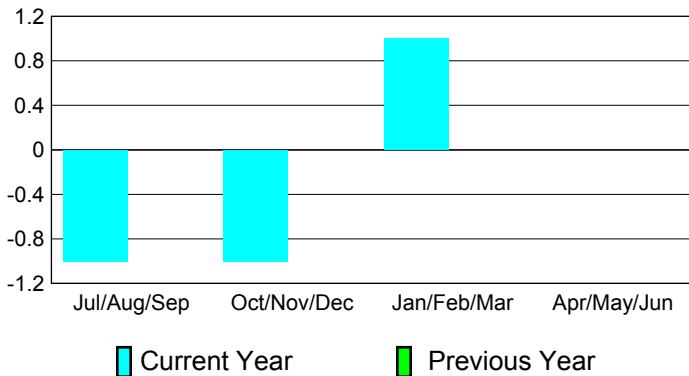

2010-2011 GMT Reports for District (or Undistricted) **District 2 X2**

GMT: **JOHN 'JACK' R FERGUSON** Location: **TEXAS**

GMT CA: **1**

CLUBS

Club Results
2010-2011

Clubs
2009-2010

Month	New Club Goal	Actual New Clubs	Actual Dropped Clubs	Gain/Loss of Clubs	Gain/Loss of Clubs
Jul/Aug/Sep	1	0	-1	-1	0
Oct/Nov/Dec	1	0	-1	-1	0
Jan/Feb/Mar	1	0	1	1	0
Apr/May/June	1	0	0	0	0
Totals	4	0	-1	-1	0

Club Results 2010-2011

Goal, New, Dropped, Gain/Loss

Comparison of Club Gain/Loss

Current Year Compared to the Previous Year

YTD Status Quo Clubs 2010-2011

Status Quo Clubs Compared to Status Quo Members

MEMBERSHIP

Membership Results
2010-2011

Membership
2009-2010

Month	Net Memb Goal	Actual New Memb	Actual Dropped Memb	Gain/Loss of Memb	Gain/Loss of Memb
Jul/Aug/Sep	40	29	-38	-9	-3
Oct/Nov/Dec	40	19	-110	-91	-8
Jan/Feb/Mar	40	96	-46	50	-9
Apr/May/June	40	29	-34	-5	-19
Totals	160	173	-228	-55	-39

Membership Results 2010-2011

Goal, New, Dropped, Gain/Loss

Comparison of Membership Gain/Loss

Current Year Compared to the Previous Year

Gender Comparison 2010-2011

Jul/Aug/Sep

Oct/Nov/Dec

Jan/Feb/Mar

Apr/May/June

Male

Female