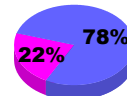

Jan/Feb/Mar