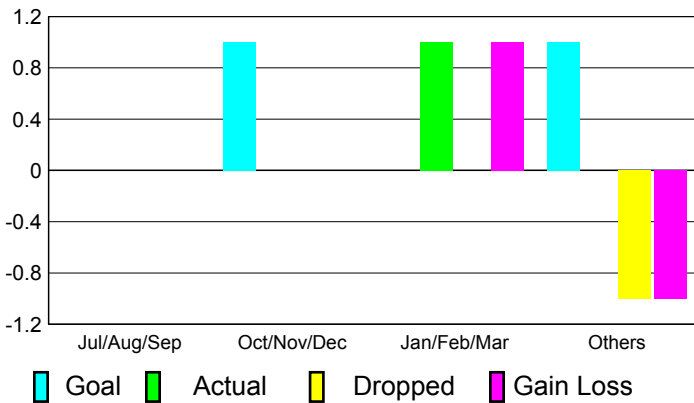

2010-2011 GMT Reports for District (or Undistricted) **District 2 T2**

GMT: **JOHN 'JACK' R FERGUSON** Location: **TEXAS**

GMT CA: **1**

CLUBS

Club Results
2010-2011

Clubs
2009-2010

Month	New Club Goal	Actual New Clubs	Actual Dropped Clubs	Gain/Loss of Clubs	Gain/Loss of Clubs
Jul/Aug/Sep	0	0	0	0	0
Oct/Nov/Dec	1	0	0	0	0
Jan/Feb/Mar	0	1	0	1	0
Apr/May/Jun	1	0	-1	-1	1
Totals	2	1	-1	0	1

Club Results 2010-2011

Goal, New, Dropped, Gain/Loss

Comparison of Club Gain/Loss

Current Year Compared to the Previous Year