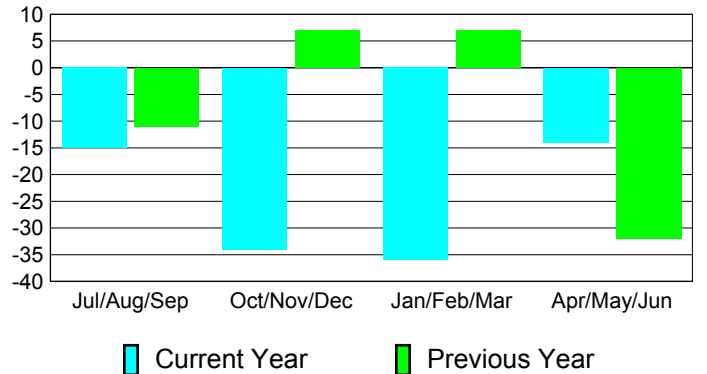

Gender Comparison 2010-2011

Jul/Aug/Sep

Oct/Nov/Dec

Jan/Feb/Mar

Apr/May/June

Male

Female