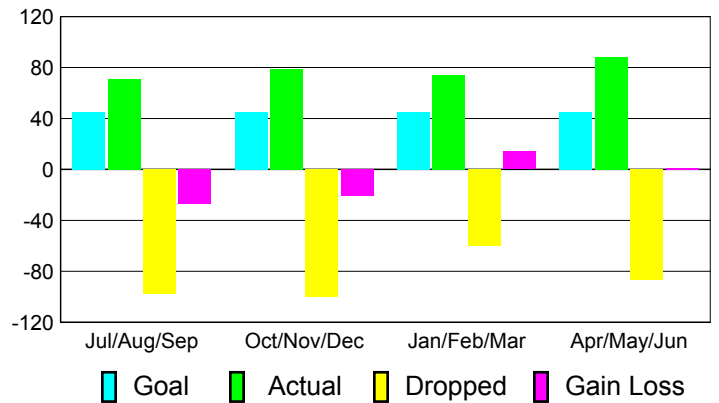

Membership Results 2010-2011

Goal, New, Dropped, Gain/Loss

Comparison of Membership Gain/Loss

Current Year Compared to the Previous Year