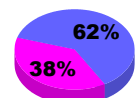

Oct/Nov/Dec