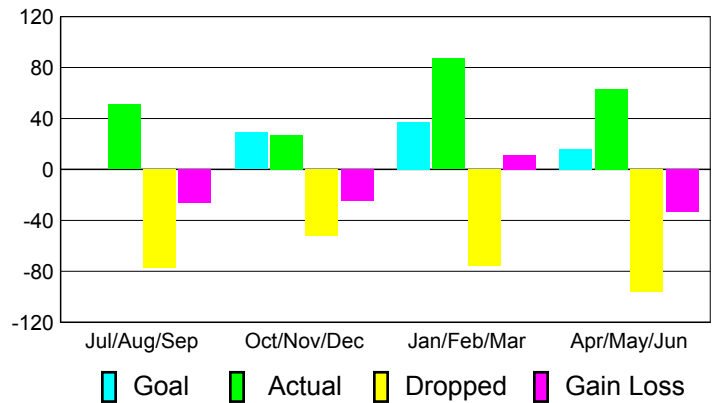

Membership Results 2010-2011

Goal, New, Dropped, Gain/Loss

Comparison of Membership Gain/Loss

Current Year Compared to the Previous Year