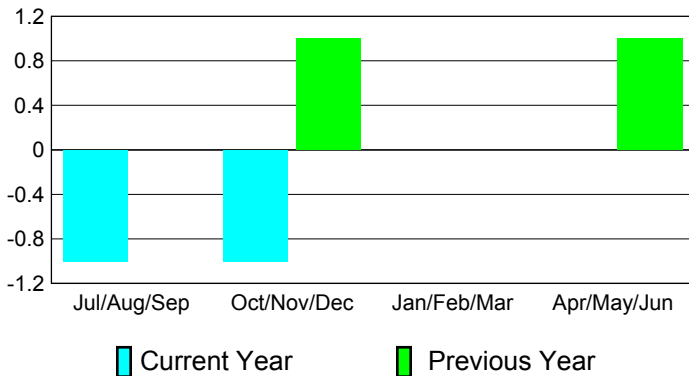

2010-2011 GMT Reports for District (or Undistricted) **District 2 E1**

GMT: **JOHN 'JACK' R FERGUSON** Location: **TEXAS**

GMT CA: **1**

CLUBS

Club Results
2010-2011

Clubs
2009-2010

Month	New Club Goal	Actual New Clubs	Actual Dropped Clubs	Gain/Loss of Clubs	Gain/Loss of Clubs
Jul/Aug/Sep	0	0	-1	-1	0
Oct/Nov/Dec	0	0	-1	-1	1
Jan/Feb/Mar	1	0	0	0	0
Apr/May/Jun	0	0	0	0	1
Totals	1	0	-2	-2	2

Club Results 2010-2011

Goal, New, Dropped, Gain/Loss

Comparison of Club Gain/Loss

Current Year Compared to the Previous Year

YTD Status Quo Clubs 2010-2011

Status Quo Clubs Compared to Status Quo Members

MEMBERSHIP

Membership Results
2010-2011

Membership
2009-2010

Month	Net Memb Goal	Actual New Memb	Actual Dropped Memb	Gain/Loss of Memb	Gain/Loss of Memb
Jul/Aug/Sep	-15	41	-64	-23	-9
Oct/Nov/Dec	0	56	-90	-34	-11
Jan/Feb/Mar	10	57	-42	15	-33
Apr/May/Jun	-15	17	-36	-19	-22
Totals	-20	171	-232	-61	-75

Membership Results 2010-2011

Goal, New, Dropped, Gain/Loss

Comparison of Membership Gain/Loss

Current Year Compared to the Previous Year

Gender Comparison 2010-2011

Jul/Aug/Sep

Oct/Nov/Dec

Jan/Feb/Mar

Apr/May/Jun

Male

Female