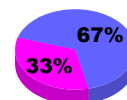

Gender Comparison 2010-2011

Jul/Aug/Sep