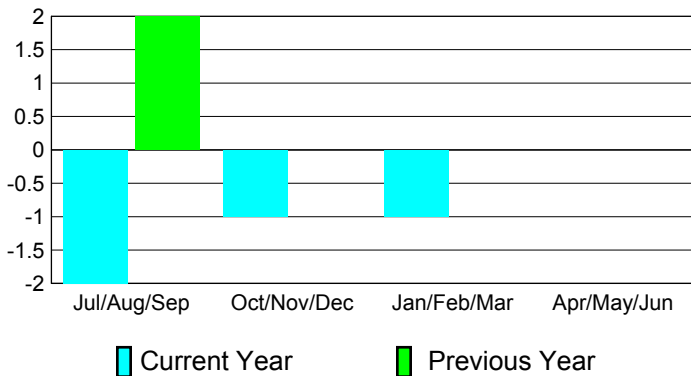

2010-2011 GMT Reports for District (or Undistricted) **District 3 L**

GMT: **JOHN 'JACK' R FERGUSON**

Location: **OKLAHOMA**

GMT CA: **1**

CLUBS

Club Results
2010-2011

Clubs
2009-2010

Month	New Club Goal	Actual New Clubs	Actual Dropped Clubs	Gain/Loss of Clubs	Gain/Loss of Clubs
Jul/Aug/Sep	0	0	-2	-2	2
Oct/Nov/Dec	1	0	-1	-1	0
Jan/Feb/Mar	1	0	-1	-1	0
Apr/May/June	0	0	0	0	0
Totals	2	0	-4	-4	2

Club Results 2010-2011

Goal, New, Dropped, Gain/Loss

Comparison of Club Gain/Loss

Current Year Compared to the Previous Year

YTD Status Quo Clubs 2010-2011

Status Quo Clubs Compared to Status Quo Members

MEMBERSHIP

Membership Results
2010-2011

Membership
2009-2010

Month	Net Memb Goal	Actual New Memb	Actual Dropped Memb	Gain/Loss of Memb	Gain/Loss of Memb
Jul/Aug/Sep	-5	14	-61	-47	61
Oct/Nov/Dec	15	12	-71	-59	-2
Jan/Feb/Mar	20	25	-62	-37	-18
Apr/May/June	0	24	-42	-18	-49
Totals	30	75	-236	-161	-8

Membership Results 2010-2011

Goal, New, Dropped, Gain/Loss

Comparison of Membership Gain/Loss

Current Year Compared to the Previous Year

Gender Comparison 2010-2011

Male

Female