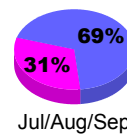

Gender Comparison 2010-2011

Jul/Aug/Sep