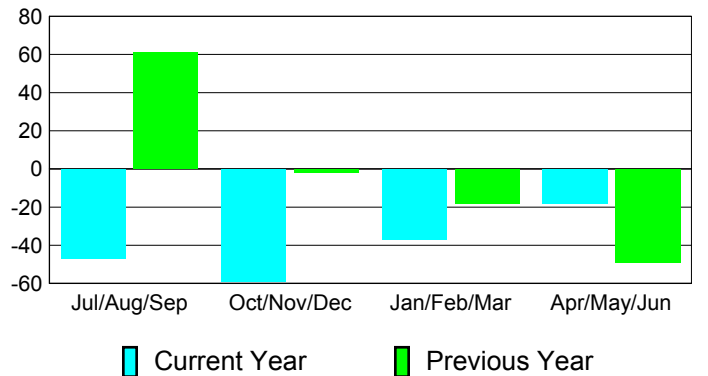

Gender Comparison 2010-2011

Male

Female