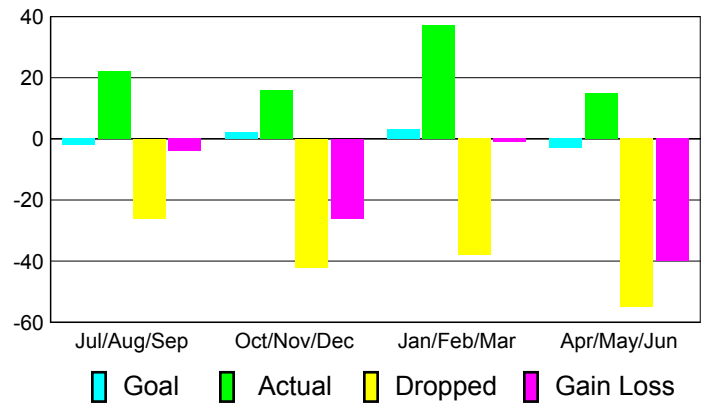

Membership Results 2010-2011

Goal, New, Dropped, Gain/Loss

Comparison of Membership Gain/Loss

Current Year Compared to the Previous Year