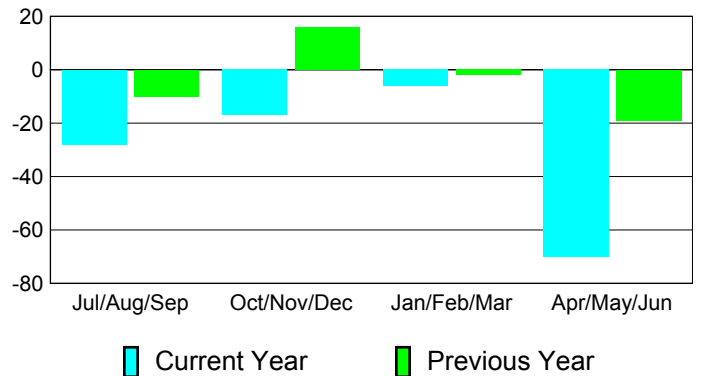

Gender Comparison 2010-2011

Jul/Aug/Sep

Oct/Nov/Dec

Jan/Feb/Mar

Apr/May/June

Male

Female