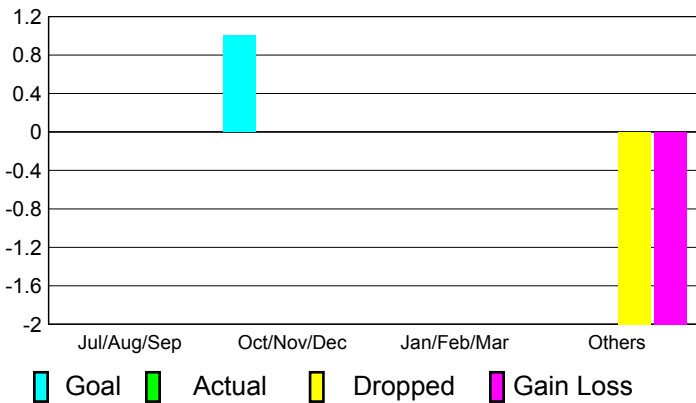

2010-2011 GMT Reports for District (or Undistricted) **District 8 L**

GMT: **JOHN 'JACK' R FERGUSON**

Location: **LOUISIANA**

GMT CA: **1**

CLUBS

Club Results
2010-2011

Clubs
2009-2010

Month	New Club Goal	Actual New Clubs	Actual Dropped Clubs	Gain/Loss of Clubs	Gain/Loss of Clubs
Jul/Aug/Sep	0	0	0	0	0
Oct/Nov/Dec	1	0	0	0	1
Jan/Feb/Mar	0	0	0	0	0
Apr/May/June	0	0	-2	-2	0
Totals	1	0	-2	-2	1

Club Results 2010-2011

Goal, New, Dropped, Gain/Loss

Comparison of Club Gain/Loss

Current Year Compared to the Previous Year