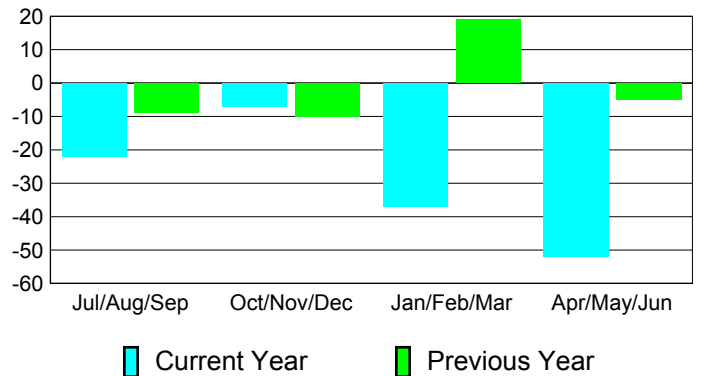

Gender Comparison 2010-2011

Male

Female