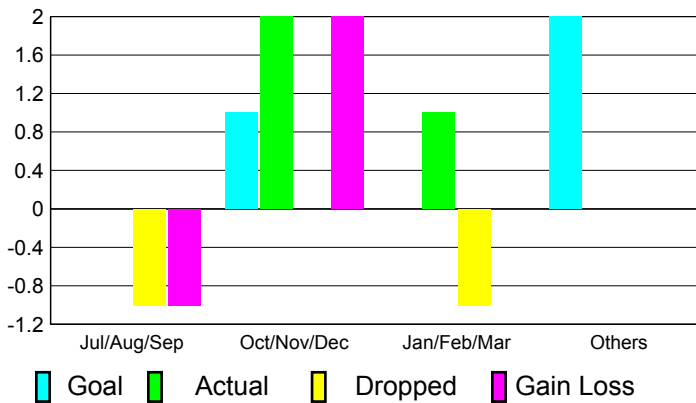

2010-2011 GMT Reports for District (or Undistricted) **District 2 X3**

GMT: **JOHN 'JACK' R FERGUSON** Location: **TEXAS**

GMT CA: **1**

CLUBS

Club Results
2010-2011

Clubs
2009-2010

Month	New Club Goal	Actual New Clubs	Actual Dropped Clubs	Gain/Loss of Clubs	Gain/Loss of Clubs
Jul/Aug/Sep	0	0	-1	-1	0
Oct/Nov/Dec	1	2	0	2	0
Jan/Feb/Mar	0	1	-1	0	1
Apr/May/June	2	0	0	0	0
Totals	3	3	-2	1	1

Club Results 2010-2011

Goal, New, Dropped, Gain/Loss

Comparison of Club Gain/Loss

Current Year Compared to the Previous Year