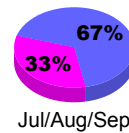

Gender Comparison 2010-2011