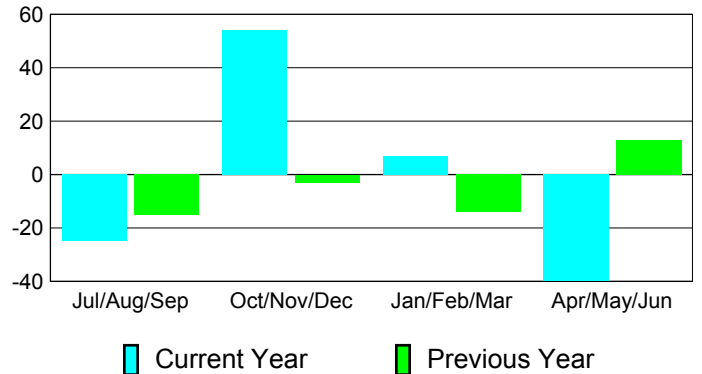

Gender Comparison 2010-2011

Jul/Aug/Sep

Oct/Nov/Dec

Jan/Feb/Mar

Apr/May/Jun

Male

Female