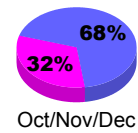

Oct/Nov/Dec