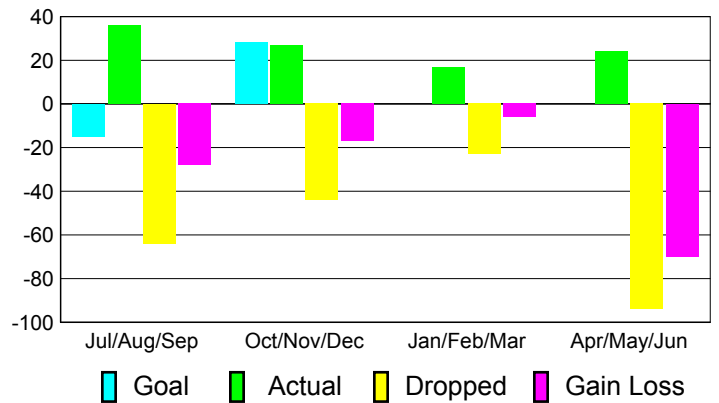

Membership Results 2010-2011

Goal, New, Dropped, Gain/Loss

Comparison of Membership Gain/Loss

Current Year Compared to the Previous Year