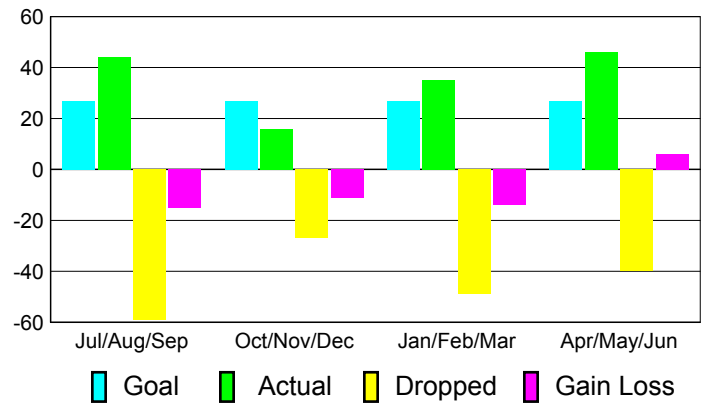

Membership Results 2010-2011

Goal, New, Dropped, Gain/Loss

Comparison of Membership Gain/Loss

Current Year Compared to the Previous Year