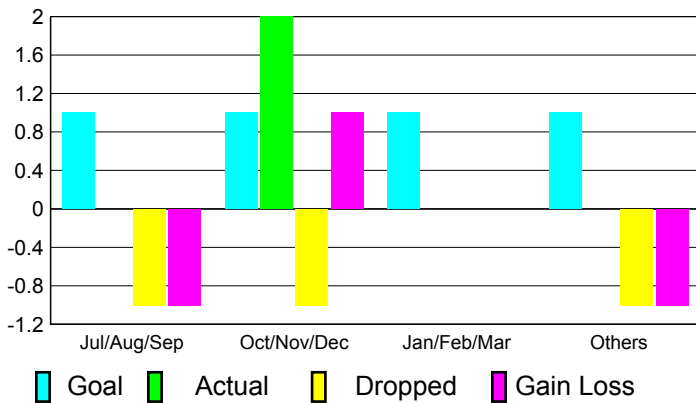

2010-2011 GMT Reports for District (or Undistricted) **District 2 S2**

GMT: **JOHN 'JACK' R FERGUSON** Location: **TEXAS**

GMT CA: **1**

CLUBS

Club Results
2010-2011

Clubs
2009-2010

Month	New Club Goal	Actual New Clubs	Actual Dropped Clubs	Gain/Loss of Clubs	Gain/Loss of Clubs
Jul/Aug/Sep	1	0	-1	-1	1
Oct/Nov/Dec	1	2	-1	1	0
Jan/Feb/Mar	1	0	0	0	1
Apr/May/June	1	0	-1	-1	0
Totals	4	2	-3	-1	2

Club Results 2010-2011

Goal, New, Dropped, Gain/Loss

Comparison of Club Gain/Loss

Current Year Compared to the Previous Year