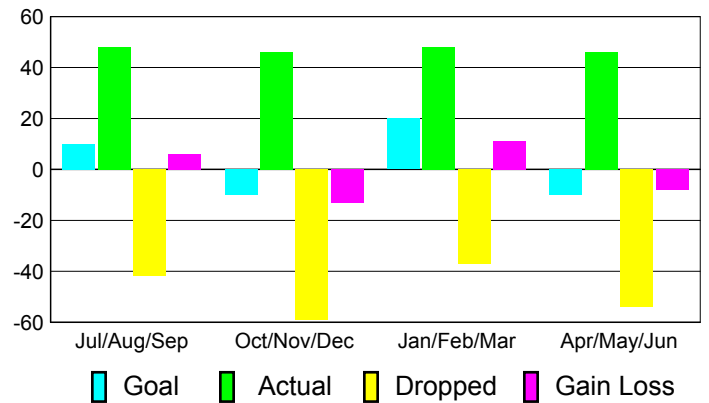

Membership Results 2010-2011

Goal, New, Dropped, Gain/Loss

Comparison of Membership Gain/Loss

Current Year Compared to the Previous Year