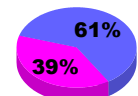

Oct/Nov/Dec