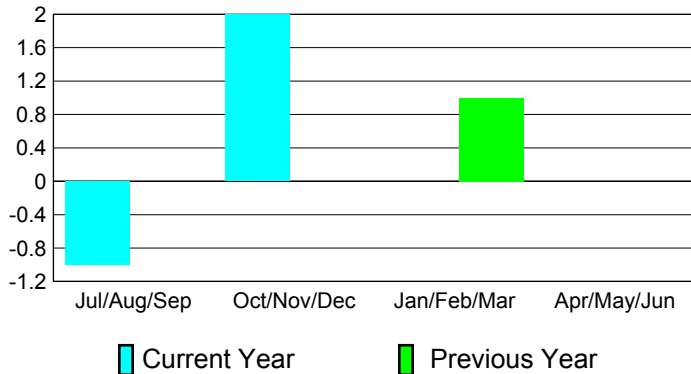

2010-2011 GMT Reports for District (or Undistricted) **District 2 X3**

GMT: **JOHN 'JACK' R FERGUSON** Location: **TEXAS**

GMT CA: **1**

CLUBS

Club Results
2010-2011

Clubs
2009-2010

Month	New Club Goal	Actual New Clubs	Actual Dropped Clubs	Gain/Loss of Clubs	Gain/Loss of Clubs
Jul/Aug/Sep	0	0	-1	-1	0
Oct/Nov/Dec	1	2	0	2	0
Jan/Feb/Mar	0	1	-1	0	1
Apr/May/June	2	0	0	0	0
Totals	3	3	-2	1	1

Club Results 2010-2011

Goal, New, Dropped, Gain/Loss

Comparison of Club Gain/Loss

Current Year Compared to the Previous Year

YTD Status Quo Clubs 2010-2011

Status Quo Clubs Compared to Status Quo Members

MEMBERSHIP

Membership Results
2010-2011

Membership
2009-2010

Month	Net Memb Goal	Actual New Memb	Actual Dropped Memb	Gain/Loss of Memb	Gain/Loss of Memb
Jul/Aug/Sep	-12	45	-78	-33	-15
Oct/Nov/Dec	8	94	-82	12	7
Jan/Feb/Mar	-12	76	-91	-15	37
Apr/May/June	26	37	-77	-40	-30
Totals	10	252	-328	-76	-1

Membership Results 2010-2011

Goal, New, Dropped, Gain/Loss

Comparison of Membership Gain/Loss

Current Year Compared to the Previous Year

Gender Comparison 2010-2011

Jul/Aug/Sep

Oct/Nov/Dec

Jan/Feb/Mar

Apr/May/June

Male

Female