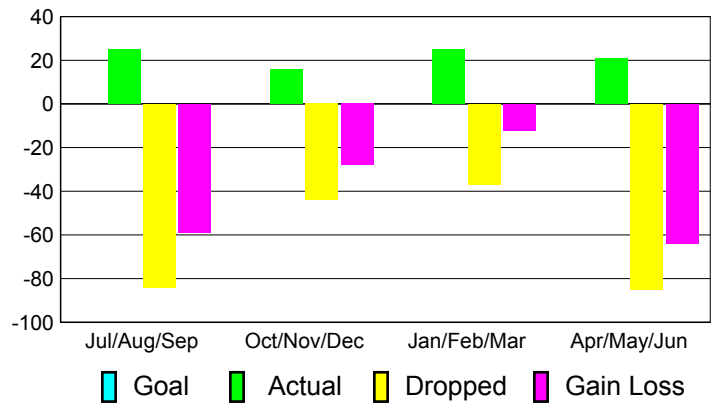

Membership Results 2010-2011

Goal, New, Dropped, Gain/Loss

Comparison of Membership Gain/Loss

Current Year Compared to the Previous Year