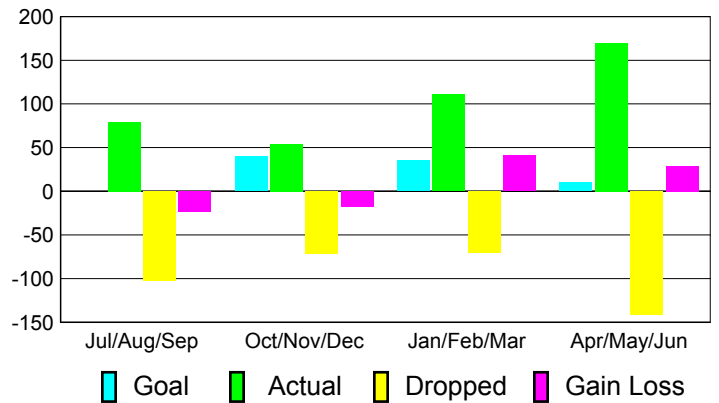

Membership Results 2010-2011

Goal, New, Dropped, Gain/Loss

Comparison of Membership Gain/Loss

Current Year Compared to the Previous Year