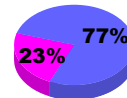

Jan/Feb/Mar