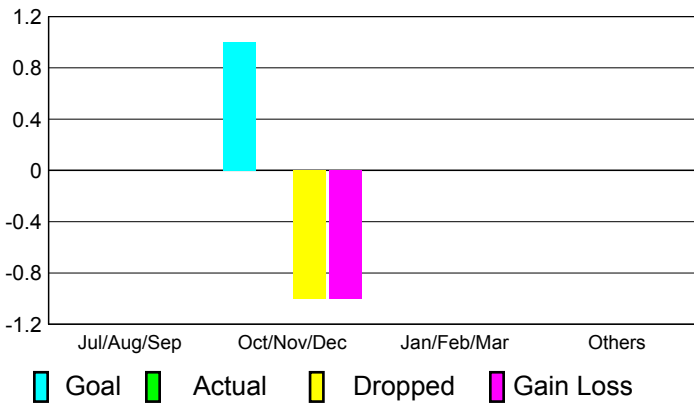

2010-2011 GMT Reports for District (or Undistricted) **District 3 K**

GMT: **JOHN 'JACK' R FERGUSON**

Location: **OKLAHOMA**

GMT CA: **1**

CLUBS

**Club Results
2010-2011**

**Clubs
2009-2010**

Month	New Club Goal	Actual New Clubs	Actual Dropped Clubs	Gain/Loss of Clubs	Gain/Loss of Clubs
Jul/Aug/Sep	0	0	0	0	0
Oct/Nov/Dec	1	0	-1	-1	0
Jan/Feb/Mar	0	0	0	0	0
Apr/May/Jun	0	0	0	0	1
Totals	1	0	-1	-1	1

Club Results 2010-2011

Goal, New, Dropped, Gain/Loss

MEMBERSHIP

**Membership Results
2010-2011**

**Membership
2009-2010**

Month	Net Memb Goal	Actual New Memb	Actual Dropped Memb	Gain/Loss of Memb	Gain/Loss of Memb
Jul/Aug/Sep	10	44	-35	9	-25
Oct/Nov/Dec	25	34	-48	-14	-6
Jan/Feb/Mar	5	18	-37	-19	-7
Apr/May/Jun	0	24	-43	-19	6
Totals	40	120	-163	-43	-32