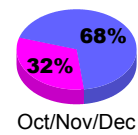

Oct/Nov/Dec