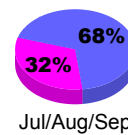

Gender Comparison 2010-2011