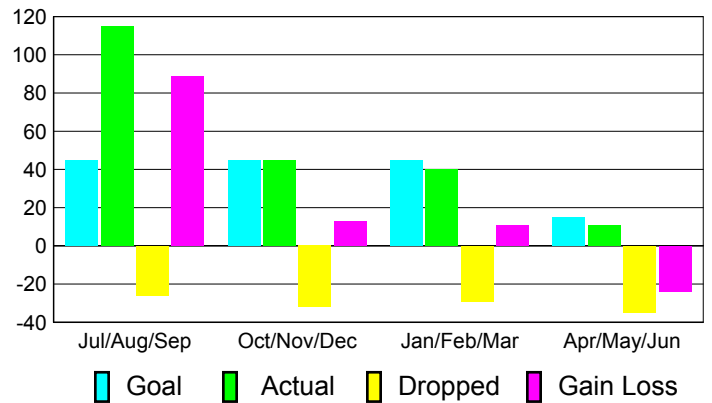

Membership Results 2010-2011

Goal, New, Dropped, Gain/Loss

Comparison of Membership Gain/Loss

Current Year Compared to the Previous Year