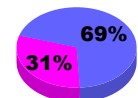

Oct/Nov/Dec