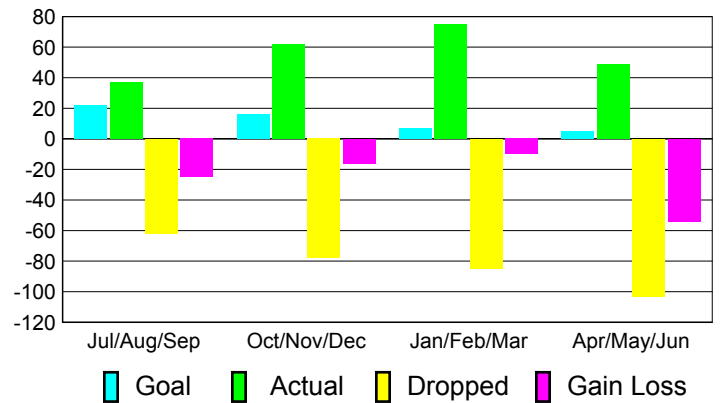

Membership Results 2010-2011

Goal, New, Dropped, Gain/Loss

Comparison of Membership Gain/Loss

Current Year Compared to the Previous Year