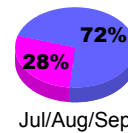

Gender Comparison 2010-2011

Jul/Aug/Sep