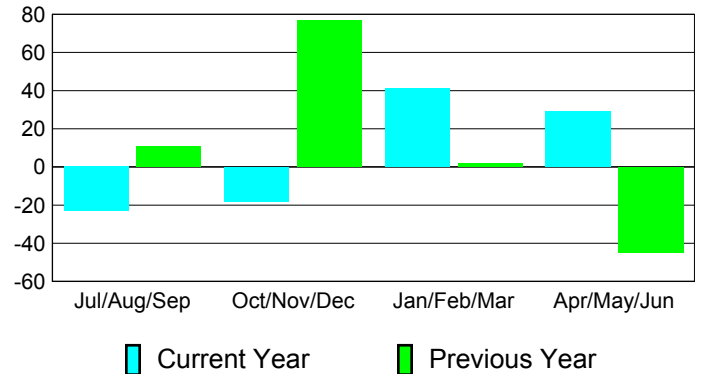

Gender Comparison 2010-2011

Jul/Aug/Sep

Oct/Nov/Dec

Jan/Feb/Mar

Apr/May/June

Male

Female