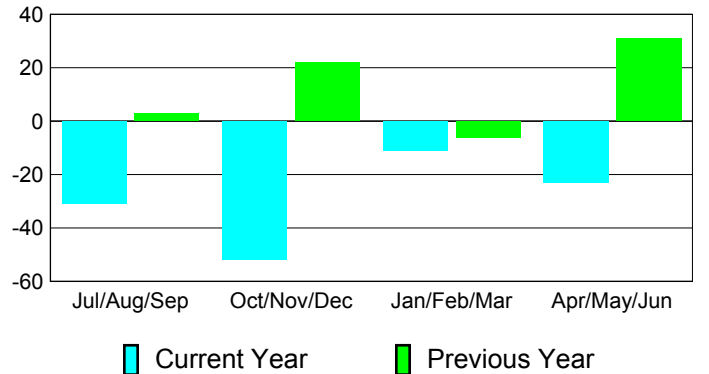

Gender Comparison 2010-2011

Jul/Aug/Sep

Oct/Nov/Dec

Jan/Feb/Mar

Apr/May/June

Male

Female