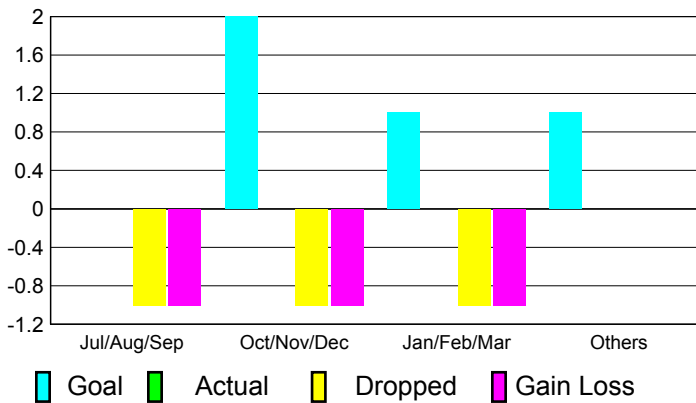

2010-2011 GMT Reports for District (or Undistricted) **District 2 S1**

GMT: **JOHN 'JACK' R FERGUSON** Location: **TEXAS**

GMT CA: **1**

CLUBS

Club Results
2010-2011

Clubs
2009-2010

Month	New Club Goal	Actual New Clubs	Actual Dropped Clubs	Gain/Loss of Clubs	Gain/Loss of Clubs
Jul/Aug/Sep	0	0	-1	-1	0
Oct/Nov/Dec	2	0	-1	-1	0
Jan/Feb/Mar	1	0	-1	-1	1
Apr/May/June	1	0	0	0	1
Totals	4	0	-3	-3	2

Club Results 2010-2011

Goal, New, Dropped, Gain/Loss

Comparison of Club Gain/Loss

Current Year Compared to the Previous Year