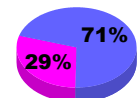

Oct/Nov/Dec