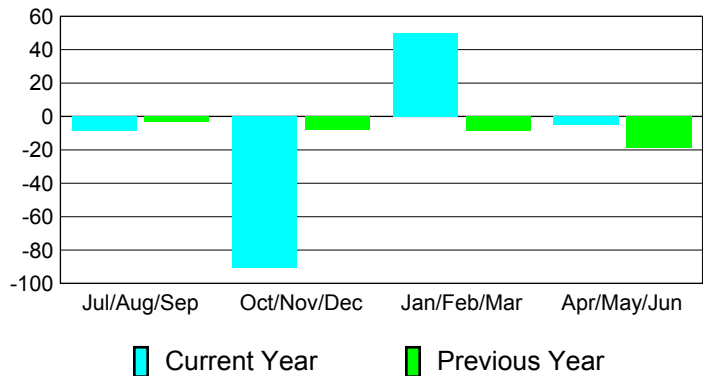

Gender Comparison 2010-2011

Jul/Aug/Sep

Oct/Nov/Dec

Jan/Feb/Mar

Apr/May/June

Male

Female