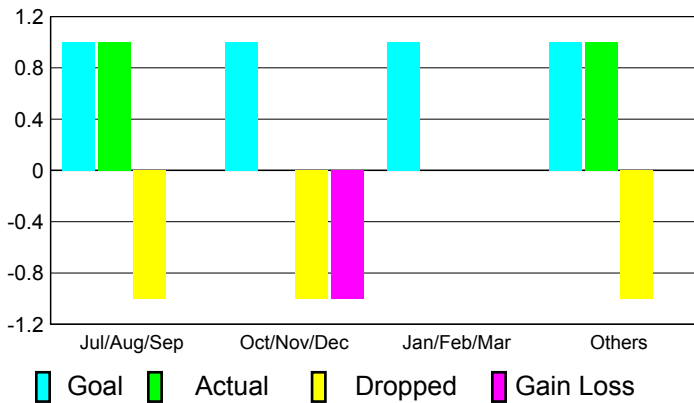

2010-2011 GMT Reports for District (or Undistricted) **District 7 O**

GMT: **JOHN 'JACK' R FERGUSON**

Location: **ARKANSAS**

GMT CA: **1**

CLUBS

**Club Results
2010-2011**

**Clubs
2009-2010**

Month	New Club Goal	Actual New Clubs	Actual Dropped Clubs	Gain/Loss of Clubs	Gain/Loss of Clubs
Jul/Aug/Sep	1	1	-1	0	0
Oct/Nov/Dec	1	0	-1	-1	0
Jan/Feb/Mar	1	0	0	0	0
Apr/May/June	1	1	-1	0	2
Totals	4	2	-3	-1	2

Club Results 2010-2011

Goal, New, Dropped, Gain/Loss

Comparison of Club Gain/Loss

Current Year Compared to the Previous Year