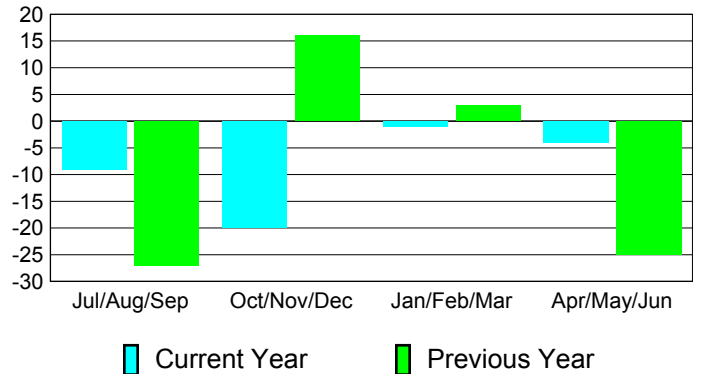

Gender Comparison 2010-2011

Jul/Aug/Sep

Oct/Nov/Dec

Jan/Feb/Mar

Apr/May/Jun

■ Male

■ Female