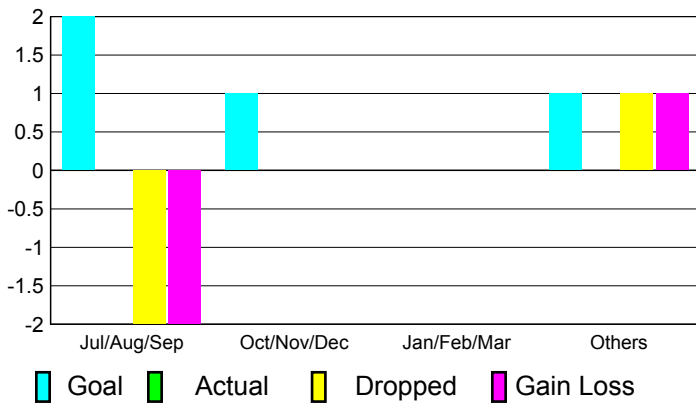

2010-2011 GMT Reports for District (or Undistricted) **District 7 L**

GMT: **JOHN 'JACK' R FERGUSON**

Location: **ARKANSAS**

GMT CA: **1**

CLUBS

**Club Results
2010-2011**

**Clubs
2009-2010**

Month	New Club Goal	Actual New Clubs	Actual Dropped Clubs	Gain/Loss of Clubs	Gain/Loss of Clubs
Jul/Aug/Sep	2	0	-2	-2	0
Oct/Nov/Dec	1	0	0	0	0
Jan/Feb/Mar	0	0	0	0	0
Apr/May/June	1	0	1	1	1
Totals	4	0	-1	-1	1

Club Results 2010-2011

Goal, New, Dropped, Gain/Loss

Comparison of Club Gain/Loss

Current Year Compared to the Previous Year