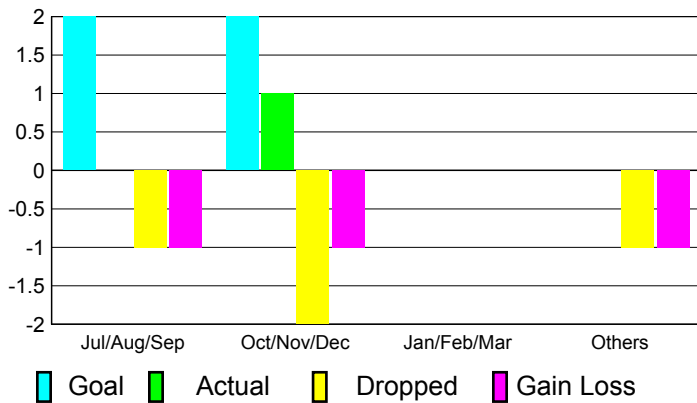

2010-2011 GMT Reports for District (or Undistricted) **District 26 M5**

GMT: **JOHN 'JACK' R FERGUSON**

Location: **MISSOURI**

GMT CA: **1**

CLUBS

**Club Results
2010-2011**

**Clubs
2009-2010**

Month	New Club Goal	Actual New Clubs	Actual Dropped Clubs	Gain/Loss of Clubs	Gain/Loss of Clubs
Jul/Aug/Sep	2	0	-1	-1	2
Oct/Nov/Dec	2	1	-2	-1	0
Jan/Feb/Mar	0	0	0	0	1
Apr/May/June	0	0	-1	-1	0
Totals	4	1	-4	-3	3

Club Results 2010-2011

Goal, New, Dropped, Gain/Loss

Comparison of Club Gain/Loss

Current Year Compared to the Previous Year