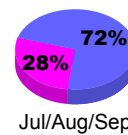

Gender Comparison 2010-2011

Jul/Aug/Sep