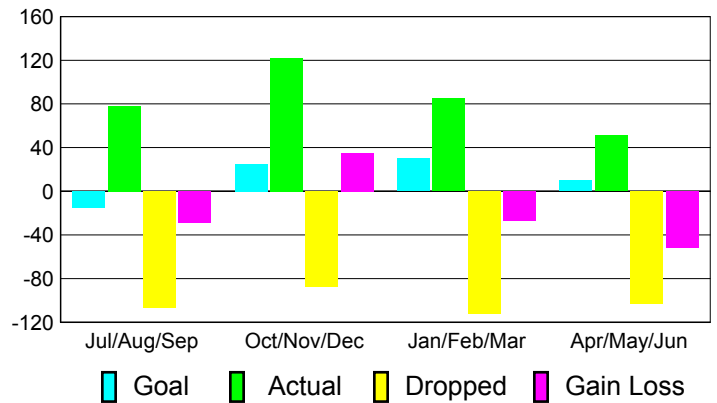

Membership Results 2010-2011

Goal, New, Dropped, Gain/Loss

Comparison of Membership Gain/Loss

Current Year Compared to the Previous Year