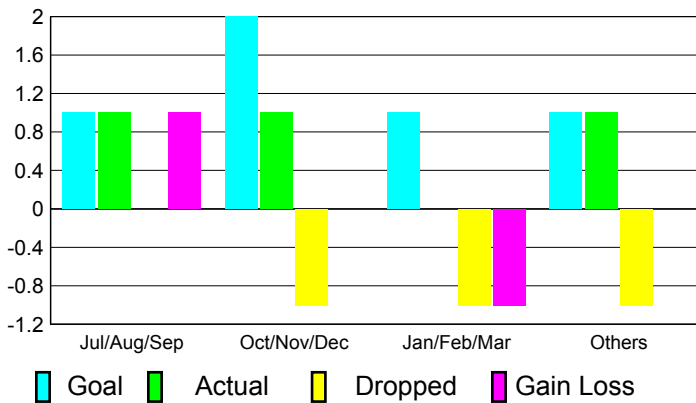

2010-2011 GMT Reports for District (or Undistricted) **District 2 X1**

GMT: **JOHN 'JACK' R FERGUSON** Location: **TEXAS**

GMT CA: **1**

CLUBS

Club Results
2010-2011

Clubs
2009-2010

Month	New Club Goal	Actual New Clubs	Actual Dropped Clubs	Gain/Loss of Clubs	Gain/Loss of Clubs
Jul/Aug/Sep	1	1	0	1	0
Oct/Nov/Dec	2	1	-1	0	1
Jan/Feb/Mar	1	0	-1	-1	0
Apr/May/June	1	1	-1	0	5
Totals	5	3	-3	0	6

Club Results 2010-2011

Goal, New, Dropped, Gain/Loss

Comparison of Club Gain/Loss

Current Year Compared to the Previous Year