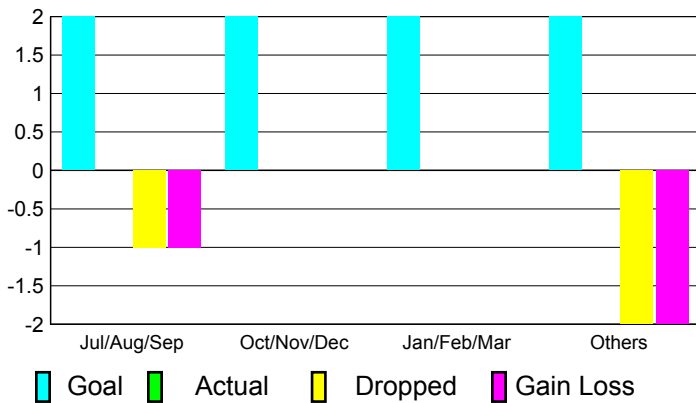

2010-2011 GMT Reports for District (or Undistricted) **District 3 A**

GMT: **JOHN 'JACK' R FERGUSON**

Location: **OKLAHOMA**

GMT CA: **1**

CLUBS

**Club Results
2010-2011**

**Clubs
2009-2010**

Month	New Club Goal	Actual New Clubs	Actual Dropped Clubs	Gain/Loss of Clubs	Gain/Loss of Clubs
Jul/Aug/Sep	2	0	-1	-1	0
Oct/Nov/Dec	2	0	0	0	0
Jan/Feb/Mar	2	0	0	0	0
Apr/May/June	2	0	-2	-2	2
Totals	8	0	-3	-3	2

Club Results 2010-2011

Goal, New, Dropped, Gain/Loss

Comparison of Club Gain/Loss

Current Year Compared to the Previous Year