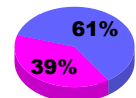

Apr/May/June

Male

Female