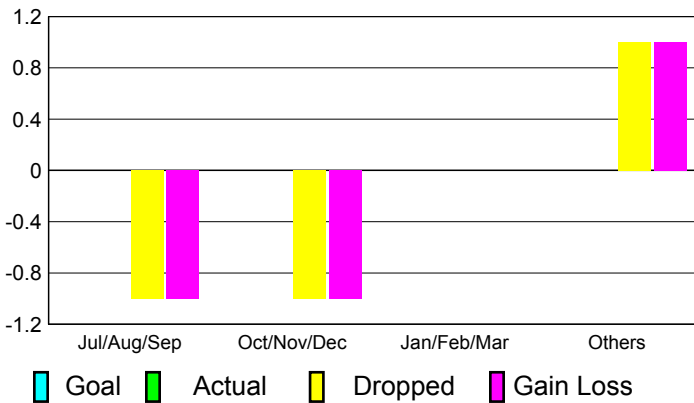

2010-2011 GMT Reports for District (or Undistricted) **District 2 A3**

GMT: **JOHN 'JACK' R FERGUSON** Location: **TEXAS**

GMT CA: **1**

CLUBS

Club Results 2010-2011

Clubs 2009-2010

Month	New Club Goal	Actual New Clubs	Actual Dropped Clubs	Gain/Loss of Clubs	Gain/Loss of Clubs
Jul/Aug/Sep	0	0	-1	-1	0
Oct/Nov/Dec	0	0	-1	-1	3
Jan/Feb/Mar	0	0	0	0	0
Apr/May/June	0	0	1	1	2
Totals	0	0	-1	-1	5

Club Results 2010-2011

Goal, New, Dropped, Gain/Loss

Comparison of Club Gain/Loss

Current Year Compared to the Previous Year