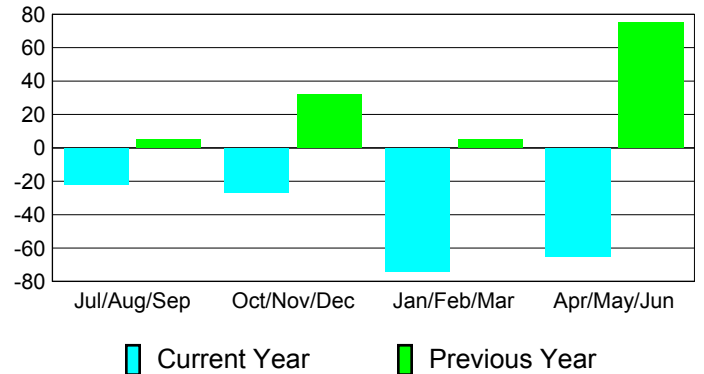

Gender Comparison 2010-2011

Jul/Aug/Sep

Oct/Nov/Dec

Jan/Feb/Mar

Apr/May/June

Male

Female