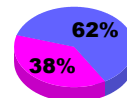

Jan/Feb/Mar