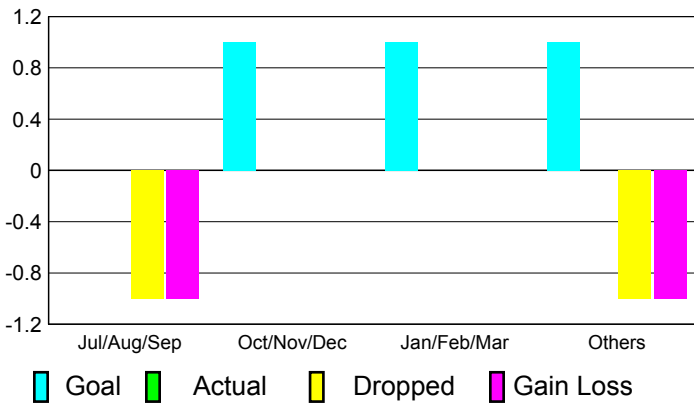

2010-2011 GMT Reports for District (or Undistricted) **District 7 N**

GMT: **JOHN 'JACK' R FERGUSON**

Location: **ARKANSAS**

GMT CA: **1**

CLUBS

Club Results
2010-2011

Clubs
2009-2010

Month	New Club Goal	Actual New Clubs	Actual Dropped Clubs	Gain/Loss of Clubs	Gain/Loss of Clubs
Jul/Aug/Sep	0	0	-1	-1	0
Oct/Nov/Dec	1	0	0	0	0
Jan/Feb/Mar	1	0	0	0	1
Apr/May/June	1	0	-1	-1	1
Totals	3	0	-2	-2	2

Club Results 2010-2011

Goal, New, Dropped, Gain/Loss

Comparison of Club Gain/Loss

Current Year Compared to the Previous Year