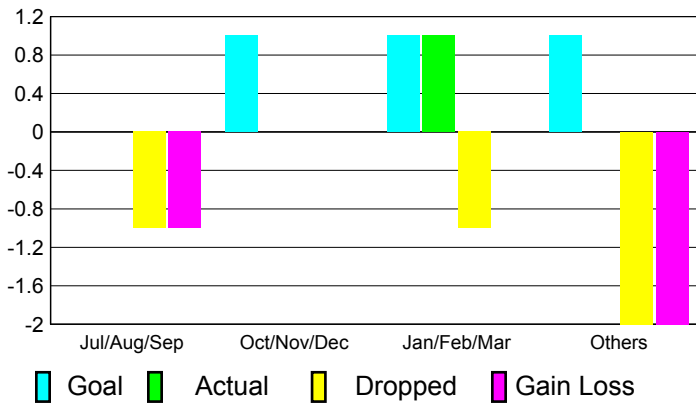

2010-2011 GMT Reports for District (or Undistricted) **District 2 A1**

GMT: **JOHN 'JACK' R FERGUSON** Location: **TEXAS**

GMT CA: **1**

CLUBS

**Club Results
2010-2011**

**Clubs
2009-2010**

Month	New Club Goal	Actual New Clubs	Actual Dropped Clubs	Gain/Loss of Clubs	Gain/Loss of Clubs
Jul/Aug/Sep	0	0	-1	-1	0
Oct/Nov/Dec	1	0	0	0	0
Jan/Feb/Mar	1	1	-1	0	1
Apr/May/June	1	0	-2	-2	2
Totals	3	1	-4	-3	3

Club Results 2010-2011

Goal, New, Dropped, Gain/Loss

Comparison of Club Gain/Loss

Current Year Compared to the Previous Year