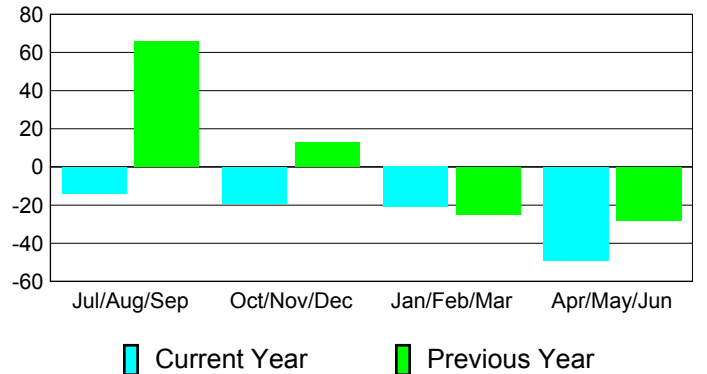

Gender Comparison 2010-2011

Male

Female