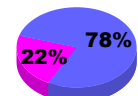

Oct/Nov/Dec