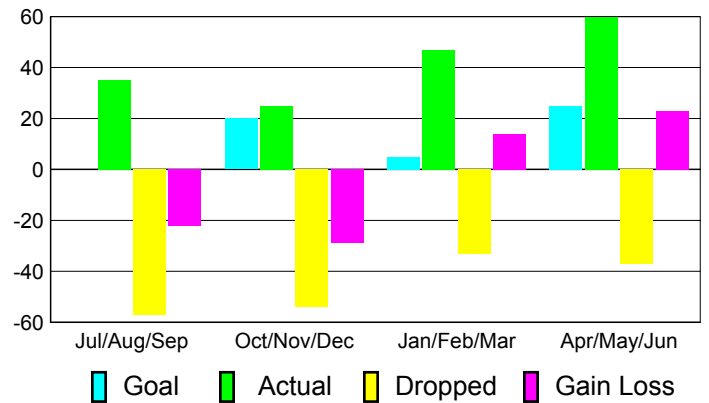

Membership Results 2010-2011

Goal, New, Dropped, Gain/Loss

Comparison of Membership Gain/Loss

Current Year Compared to the Previous Year