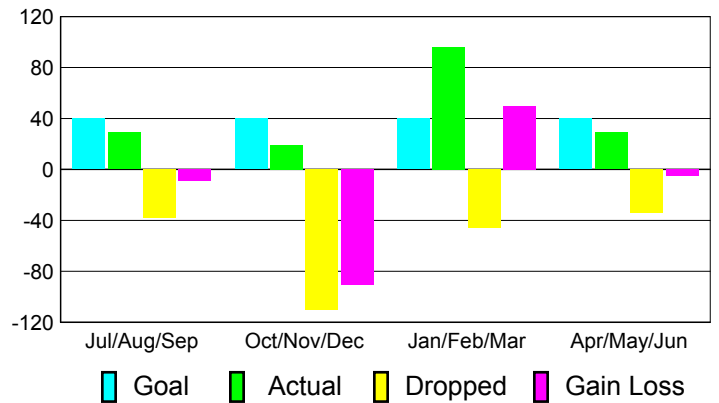

Membership Results 2010-2011

Goal, New, Dropped, Gain/Loss

Comparison of Membership Gain/Loss

Current Year Compared to the Previous Year