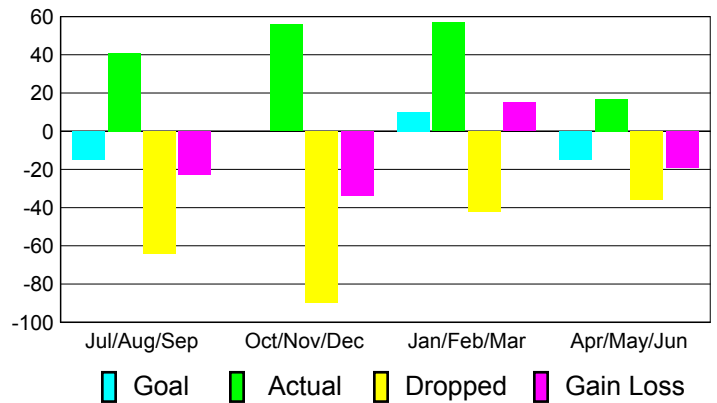

Membership Results 2010-2011

Goal, New, Dropped, Gain/Loss

Comparison of Membership Gain/Loss

Current Year Compared to the Previous Year