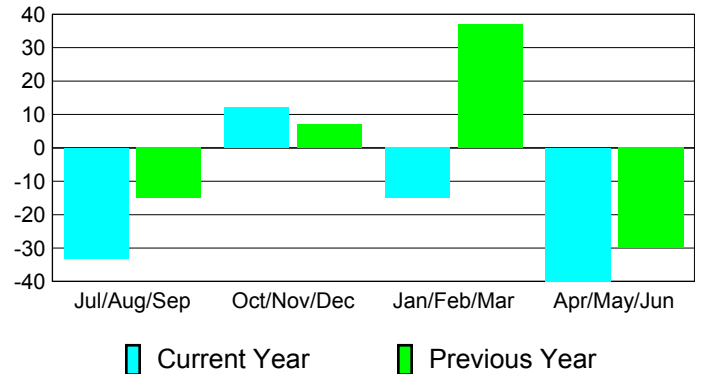

Gender Comparison 2010-2011

Jul/Aug/Sep

Oct/Nov/Dec

Jan/Feb/Mar

Apr/May/June

Male

Female