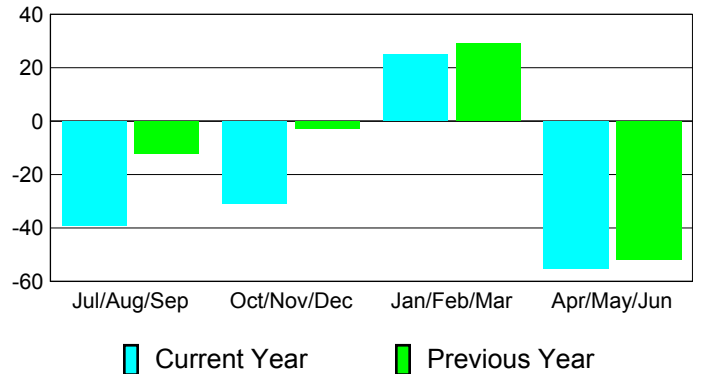

Gender Comparison 2010-2011

Jul/Aug/Sep

Oct/Nov/Dec

Jan/Feb/Mar

Apr/May/June

Male

Female