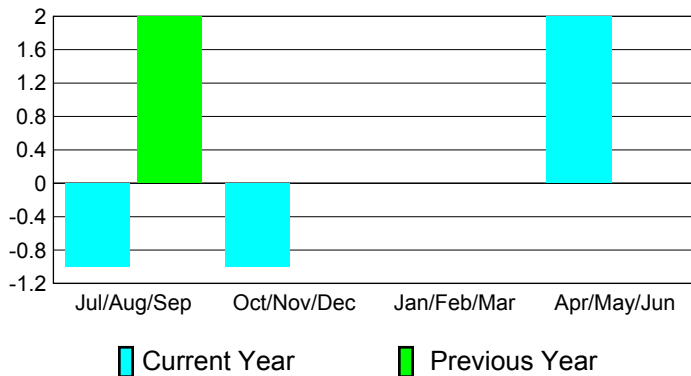

2010-2011 GMT Reports for District (or Undistricted) **District 2 A2**

GMT: **JOHN 'JACK' R FERGUSON** Location: **TEXAS**

GMT CA: **1**

CLUBS

Club Results
2010-2011

Clubs
2009-2010

Month	New Club Goal	Actual New Clubs	Actual Dropped Clubs	Gain/Loss of Clubs	Gain/Loss of Clubs
Jul/Aug/Sep	2	0	-1	-1	2
Oct/Nov/Dec	1	0	-1	-1	0
Jan/Feb/Mar	2	0	0	0	0
Apr/May/June	2	2	0	2	0
Totals	7	2	-2	0	2

Club Results 2010-2011

Goal, New, Dropped, Gain/Loss

Comparison of Club Gain/Loss

Current Year Compared to the Previous Year

YTD Status Quo Clubs 2010-2011

Status Quo Clubs Compared to Status Quo Members

MEMBERSHIP

Membership Results
2010-2011

Membership
2009-2010

Month	Net Memb Goal	Actual New Memb	Actual Dropped Memb	Gain/Loss of Memb	Gain/Loss of Memb
Jul/Aug/Sep	-239	44	-77	-33	4
Oct/Nov/Dec	73	39	-68	-29	0
Jan/Feb/Mar	63	99	-52	47	-27
Apr/May/June	65	93	-60	33	-45
Totals	-38	275	-257	18	-68

Membership Results 2010-2011

Goal, New, Dropped, Gain/Loss

Comparison of Membership Gain/Loss

Current Year Compared to the Previous Year

Gender Comparison 2010-2011

Jul/Aug/Sep

Oct/Nov/Dec

Jan/Feb/Mar

Apr/May/June

Male

Female