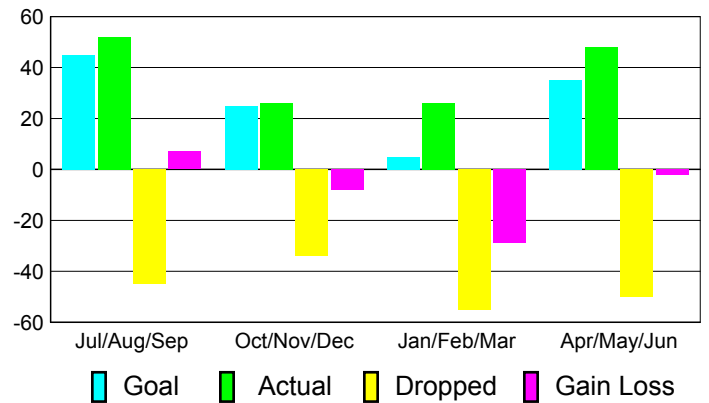

Membership Results 2010-2011

Goal, New, Dropped, Gain/Loss

Comparison of Membership Gain/Loss

Current Year Compared to the Previous Year