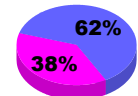

Apr/May/June

Male

Female