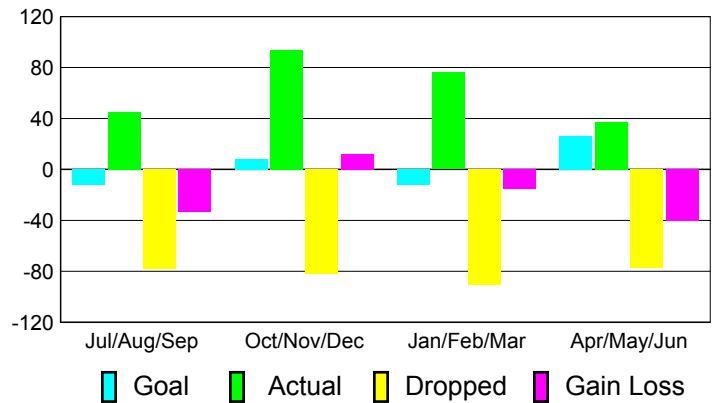

Membership Results 2010-2011

Goal, New, Dropped, Gain/Loss

Comparison of Membership Gain/Loss

Current Year Compared to the Previous Year