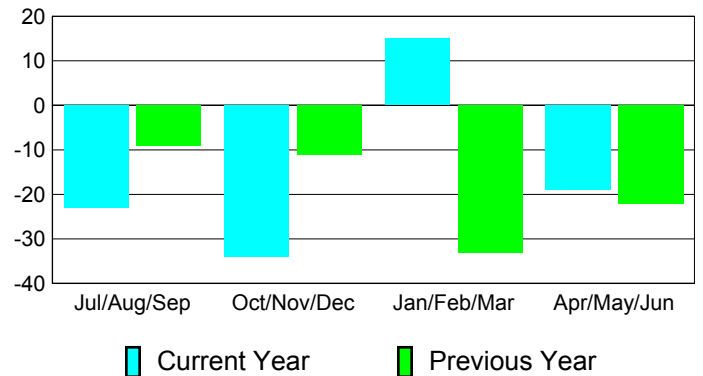

Gender Comparison 2010-2011

Jul/Aug/Sep

Oct/Nov/Dec

Jan/Feb/Mar

Apr/May/Jun

Male

Female