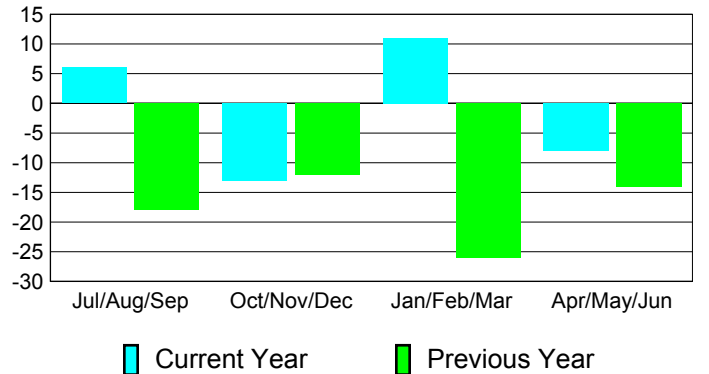

Gender Comparison 2010-2011

Jul/Aug/Sep

Oct/Nov/Dec

Jan/Feb/Mar

Apr/May/Jun

Male

Female