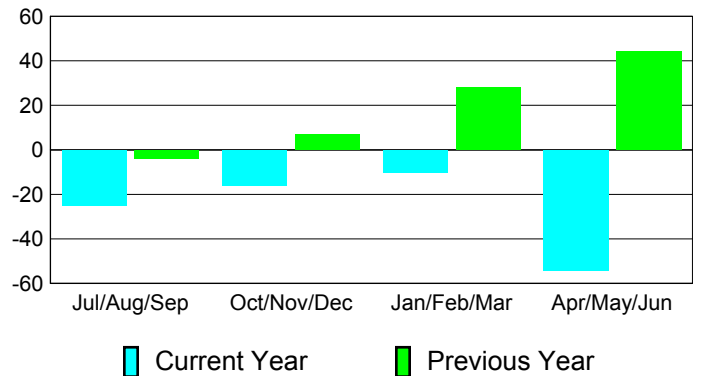

Gender Comparison 2010-2011

Jul/Aug/Sep

Oct/Nov/Dec

Jan/Feb/Mar

Apr/May/Jun

Male

Female