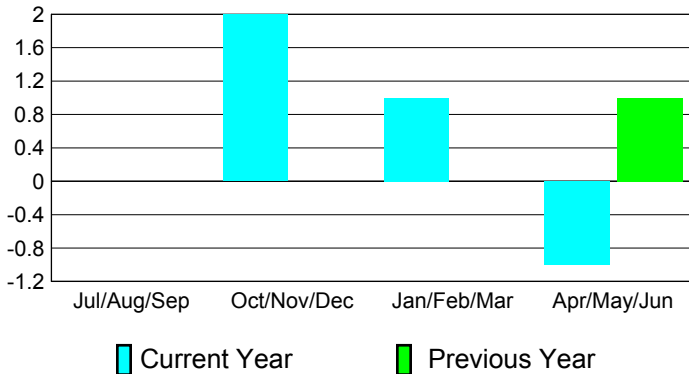

2010-2011 GMT Reports for District (or Undistricted) **District 3 O**

GMT: **JOHN 'JACK' R FERGUSON**

Location: **OKLAHOMA**

GMT CA: **1**

CLUBS

Club Results
2010-2011

Clubs
2009-2010

Month	New Club Goal	Actual New Clubs	Actual Dropped Clubs	Gain/Loss of Clubs	Gain/Loss of Clubs
Jul/Aug/Sep	0	0	0	0	0
Oct/Nov/Dec	2	2	0	2	0
Jan/Feb/Mar	0	1	0	1	0
Apr/May/Jun	0	0	-1	-1	1
Totals	2	3	-1	2	1

Club Results 2010-2011

Goal, New, Dropped, Gain/Loss

Comparison of Club Gain/Loss

Current Year Compared to the Previous Year

YTD Status Quo Clubs 2010-2011

Status Quo Clubs Compared to Status Quo Members

MEMBERSHIP

Membership Results
2010-2011

Membership
2009-2010

Month	Net Memb Goal	Actual New Memb	Actual Dropped Memb	Gain/Loss of Memb	Gain/Loss of Memb
Jul/Aug/Sep	10	41	-66	-25	-15
Oct/Nov/Dec	50	108	-54	54	-3
Jan/Feb/Mar	10	68	-61	7	-14
Apr/May/Jun	10	30	-70	-40	13
Totals	80	247	-251	-4	-19

Membership Results 2010-2011

Goal, New, Dropped, Gain/Loss

Comparison of Membership Gain/Loss

Current Year Compared to the Previous Year

Gender Comparison 2010-2011

Jul/Aug/Sep

Oct/Nov/Dec

Jan/Feb/Mar

Apr/May/Jun

Male

Female