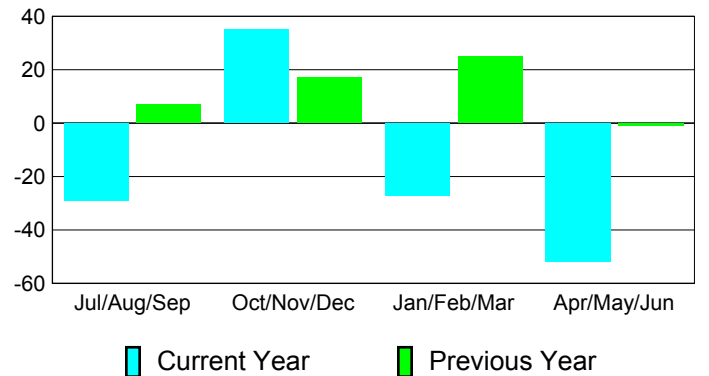

Gender Comparison 2010-2011

Jul/Aug/Sep

Oct/Nov/Dec

Jan/Feb/Mar

Apr/May/June

Male

Female