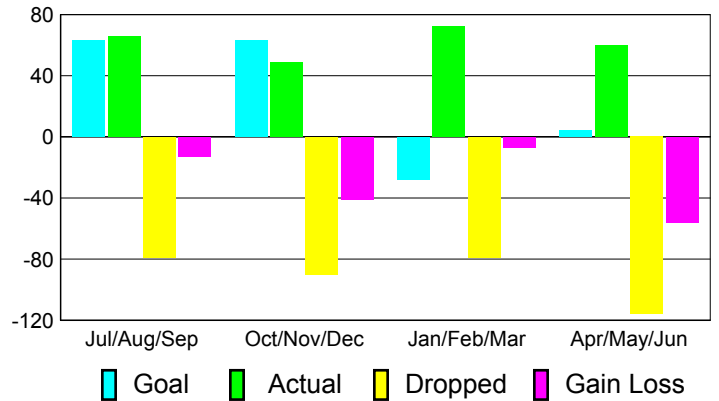

Membership Results 2010-2011

Goal, New, Dropped, Gain/Loss

Comparison of Membership Gain/Loss

Current Year Compared to the Previous Year