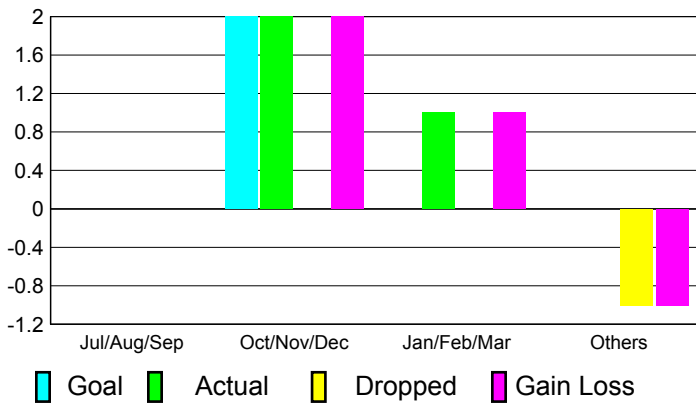

2010-2011 GMT Reports for District (or Undistricted) **District 3 O**

GMT: **JOHN 'JACK' R FERGUSON**

Location: **OKLAHOMA**

GMT CA: **1**

CLUBS

Club Results
2010-2011

Clubs
2009-2010

Month	New Club Goal	Actual New Clubs	Actual Dropped Clubs	Gain/Loss of Clubs	Gain/Loss of Clubs
Jul/Aug/Sep	0	0	0	0	0
Oct/Nov/Dec	2	2	0	2	0
Jan/Feb/Mar	0	1	0	1	0
Apr/May/Jun	0	0	-1	-1	1
Totals	2	3	-1	2	1

Club Results 2010-2011

Goal, New, Dropped, Gain/Loss

Comparison of Club Gain/Loss

Current Year Compared to the Previous Year