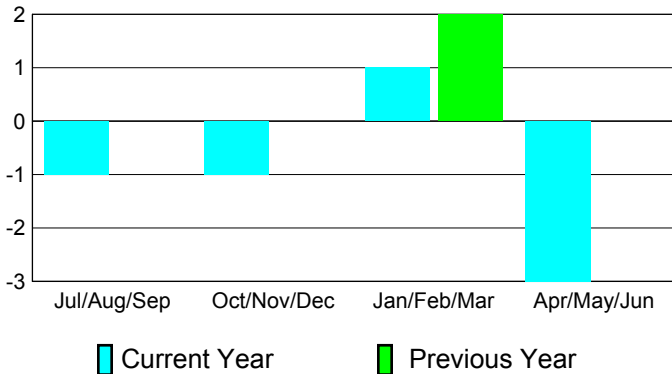

2010-2011 GMT Reports for District (or Undistricted) **District 26 M6**

GMT: **JOHN 'JACK' R FERGUSON**

Location: **MISSOURI**

GMT CA: **1**

CLUBS

**Club Results
2010-2011**

**Clubs
2009-2010**

Month	New Club Goal	Actual New Clubs	Actual Dropped Clubs	Gain/Loss of Clubs	Gain/Loss of Clubs
Jul/Aug/Sep	0	0	-1	-1	0
Oct/Nov/Dec	1	0	-1	-1	0
Jan/Feb/Mar	0	1	0	1	2
Apr/May/June	1	0	-3	-3	0
Totals	2	1	-5	-4	2

Club Results 2010-2011

Goal, New, Dropped, Gain/Loss

Comparison of Club Gain/Loss

Current Year Compared to the Previous Year

YTD Status Quo Clubs 2010-2011

Status Quo Clubs Compared to Status Quo Members

MEMBERSHIP

**Membership Results
2010-2011**

**Membership
2009-2010**

Month	Net Memb Goal	Actual New Memb	Actual Dropped Memb	Gain/Loss of Memb	Gain/Loss of Memb
Jul/Aug/Sep	5	42	-81	-39	-12
Oct/Nov/Dec	25	27	-58	-31	-3
Jan/Feb/Mar	5	66	-41	25	29
Apr/May/June	15	41	-96	-55	-52
Totals	50	176	-276	-100	-38

Membership Results 2010-2011

Goal, New, Dropped, Gain/Loss

Comparison of Membership Gain/Loss

Current Year Compared to the Previous Year

Gender Comparison 2010-2011

Jul/Aug/Sep

Oct/Nov/Dec

Jan/Feb/Mar

Apr/May/June

Male

Female