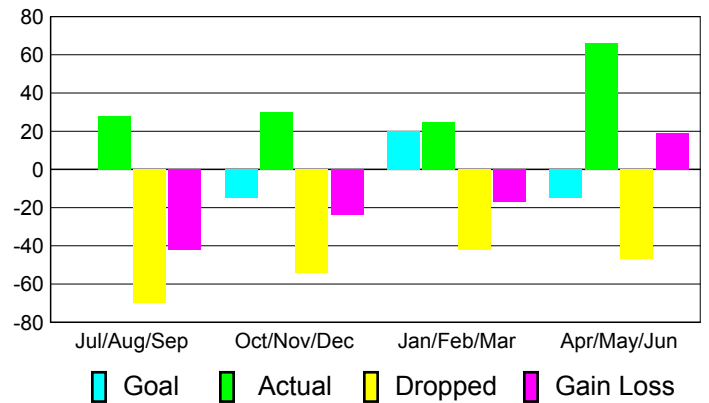

Membership Results 2010-2011

Goal, New, Dropped, Gain/Loss

Comparison of Membership Gain/Loss

Current Year Compared to the Previous Year