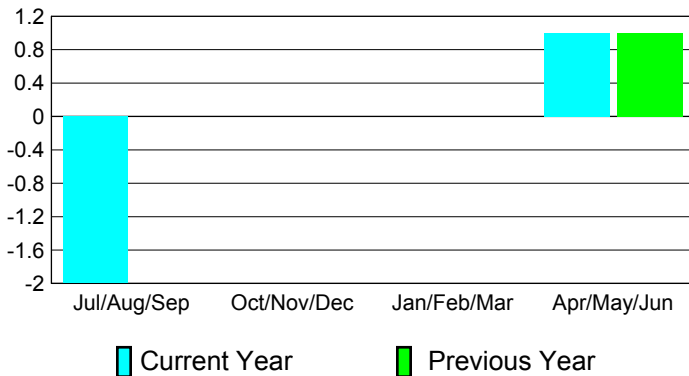

2010-2011 GMT Reports for District (or Undistricted) **District 7 L**

GMT: **JOHN 'JACK' R FERGUSON**

Location: **ARKANSAS**

GMT CA: **1**

CLUBS

**Club Results
2010-2011**

**Clubs
2009-2010**

Month	New Club Goal	Actual New Clubs	Actual Dropped Clubs	Gain/Loss of Clubs	Gain/Loss of Clubs
Jul/Aug/Sep	2	0	-2	-2	0
Oct/Nov/Dec	1	0	0	0	0
Jan/Feb/Mar	0	0	0	0	0
Apr/May/June	1	0	1	1	1
Totals	4	0	-1	-1	1

Club Results 2010-2011

Goal, New, Dropped, Gain/Loss

Comparison of Club Gain/Loss

Current Year Compared to the Previous Year

YTD Status Quo Clubs 2010-2011

Status Quo Clubs Compared to Status Quo Members

MEMBERSHIP

**Membership Results
2010-2011**

**Membership
2009-2010**

Month	Net Memb Goal	Actual New Memb	Actual Dropped Memb	Gain/Loss of Memb	Gain/Loss of Memb
Jul/Aug/Sep	45	52	-45	7	-3
Oct/Nov/Dec	25	26	-34	-8	-39
Jan/Feb/Mar	5	26	-55	-29	-8
Apr/May/June	35	48	-50	-2	4
Totals	110	152	-184	-32	-46

Membership Results 2010-2011

Goal, New, Dropped, Gain/Loss

Comparison of Membership Gain/Loss

Current Year Compared to the Previous Year

Gender Comparison 2010-2011

Jul/Aug/Sep

Oct/Nov/Dec

Jan/Feb/Mar

Apr/May/June

Male

Female