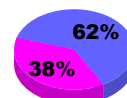

Gender Comparison 2010-2011

Jul/Aug/Sep