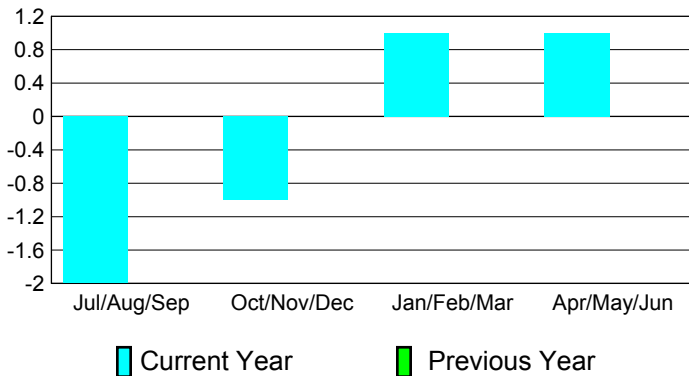

2010-2011 GMT Reports for District (or Undistricted) **District 26 M3**

GMT: JOHN 'JACK' R FERGUSON

Location: MISSOURI

GMT CA: 1

CLUBS

**Club Results
2010-2011**

**Clubs
2009-2010**

Month	New Club Goal	Actual New Clubs	Actual Dropped Clubs	Gain/Loss of Clubs	Gain/Loss of Clubs
Jul/Aug/Sep	0	0	-2	-2	0
Oct/Nov/Dec	1	0	-1	-1	0
Jan/Feb/Mar	0	1	0	1	0
Apr/May/June	1	1	0	1	0
Totals	2	2	-3	-1	0

Club Results 2010-2011

Goal, New, Dropped, Gain/Loss

Comparison of Club Gain/Loss

Current Year Compared to the Previous Year

YTD Status Quo Clubs 2010-2011

Status Quo Clubs Compared to Status Quo Members

MEMBERSHIP

**Membership Results
2010-2011**

**Membership
2009-2010**

Month	Net Memb Goal	Actual New Memb	Actual Dropped Memb	Gain/Loss of Memb	Gain/Loss of Memb
Jul/Aug/Sep	0	35	-57	-22	-21
Oct/Nov/Dec	20	25	-54	-29	16
Jan/Feb/Mar	5	47	-33	14	-1
Apr/May/June	25	60	-37	23	-1
Totals	50	167	-181	-14	-7

Membership Results 2010-2011

Goal, New, Dropped, Gain/Loss

Comparison of Membership Gain/Loss

Current Year Compared to the Previous Year

Gender Comparison 2010-2011

Jul/Aug/Sep

Oct/Nov/Dec

Jan/Feb/Mar

Apr/May/June

Male

Female