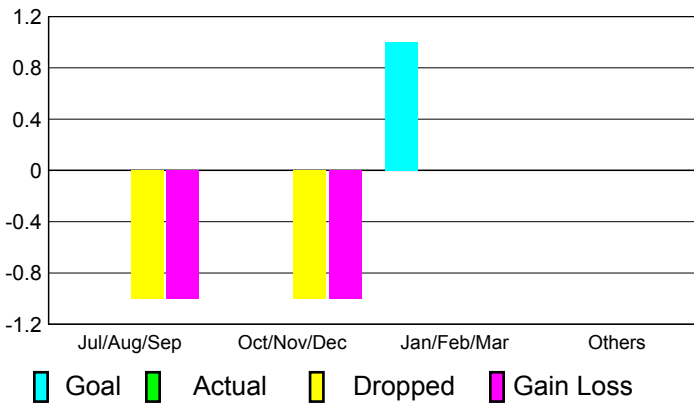

2010-2011 GMT Reports for District (or Undistricted) **District 2 E1**

GMT: **JOHN 'JACK' R FERGUSON** Location: **TEXAS**

GMT CA: **1**

CLUBS

Club Results
2010-2011

Clubs
2009-2010

Month	New Club Goal	Actual New Clubs	Actual Dropped Clubs	Gain/Loss of Clubs	Gain/Loss of Clubs
Jul/Aug/Sep	0	0	-1	-1	0
Oct/Nov/Dec	0	0	-1	-1	1
Jan/Feb/Mar	1	0	0	0	0
Apr/May/Jun	0	0	0	0	1
Totals	1	0	-2	-2	2

Club Results 2010-2011

Goal, New, Dropped, Gain/Loss

Comparison of Club Gain/Loss

Current Year Compared to the Previous Year