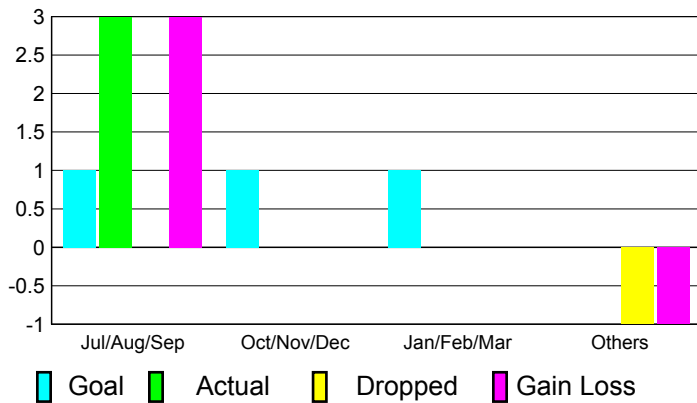

2010-2011 GMT Reports for District (or Undistricted) **District 8 O**

GMT: **JOHN 'JACK' R FERGUSON**

Location: **LOUISIANA**

GMT CA: **1**

CLUBS

**Club Results
2010-2011**

**Clubs
2009-2010**

Month	New Club Goal	Actual New Clubs	Actual Dropped Clubs	Gain/Loss of Clubs	Gain/Loss of Clubs
Jul/Aug/Sep	1	3	0	3	0
Oct/Nov/Dec	1	0	0	0	0
Jan/Feb/Mar	1	0	0	0	0
Apr/May/June	0	0	-1	-1	0
Totals	3	3	-1	2	0

Club Results 2010-2011

Goal, New, Dropped, Gain/Loss

Comparison of Club Gain/Loss

Current Year Compared to the Previous Year