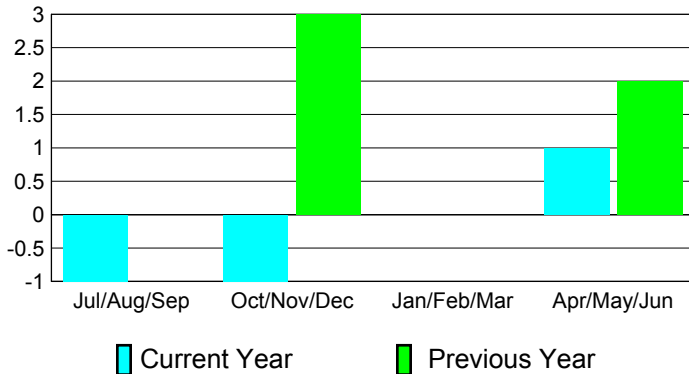

2010-2011 GMT Reports for District (or Undistricted) **District 2 A3**

GMT: **JOHN 'JACK' R FERGUSON** Location: **TEXAS**

GMT CA: **1**

CLUBS

Club Results 2010-2011

Clubs 2009-2010

Month	New Club Goal	Actual New Clubs	Actual Dropped Clubs	Gain/Loss of Clubs	Gain/Loss of Clubs
Jul/Aug/Sep	0	0	-1	-1	0
Oct/Nov/Dec	0	0	-1	-1	3
Jan/Feb/Mar	0	0	0	0	0
Apr/May/June	0	0	1	1	2
Totals	0	0	-1	-1	5

Club Results 2010-2011

Goal, New, Dropped, Gain/Loss

Comparison of Club Gain/Loss

Current Year Compared to the Previous Year

YTD Status Quo Clubs 2010-2011

Status Quo Clubs Compared to Status Quo Members

MEMBERSHIP

Membership Results 2010-2011

Membership 2009-2010

Month	Net Memb Goal	Actual New Memb	Actual Dropped Memb	Gain/Loss of Memb	Gain/Loss of Memb
Jul/Aug/Sep	7	34	-65	-31	3
Oct/Nov/Dec	16	30	-82	-52	22
Jan/Feb/Mar	29	58	-69	-11	-6
Apr/May/June	29	32	-55	-23	31
Totals	81	154	-271	-117	50

Membership Results 2010-2011

Goal, New, Dropped, Gain/Loss

Comparison of Membership Gain/Loss

Current Year Compared to the Previous Year

Gender Comparison 2010-2011

Jul/Aug/Sep

Oct/Nov/Dec

Jan/Feb/Mar

Apr/May/June

Male

Female