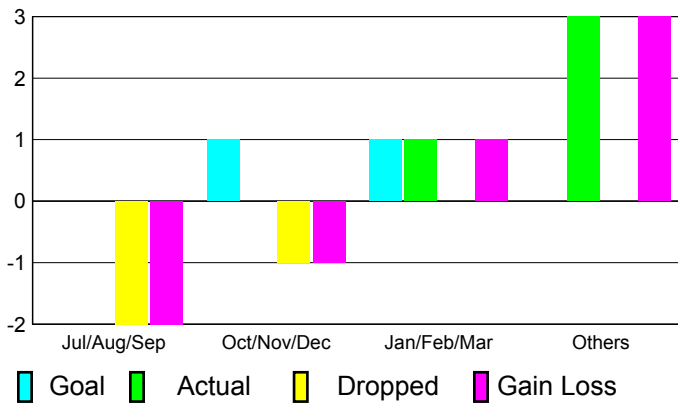

2010-2011 GMT Reports for District (or Undistricted) **District 2 E2**

GMT: **JOHN 'JACK' R FERGUSON** Location: **TEXAS**

GMT CA: **1**

CLUBS

Club Results
2010-2011

Clubs
2009-2010

Month	New Club Goal	Actual New Clubs	Actual Dropped Clubs	Gain/Loss of Clubs	Gain/Loss of Clubs
Jul/Aug/Sep	0	0	-2	-2	0
Oct/Nov/Dec	1	0	-1	-1	1
Jan/Feb/Mar	1	1	0	1	0
Apr/May/June	0	3	0	3	0
Totals	2	4	-3	1	1

Club Results 2010-2011

Goal, New, Dropped, Gain/Loss

Comparison of Club Gain/Loss

Current Year Compared to the Previous Year