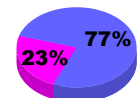

Oct/Nov/Dec