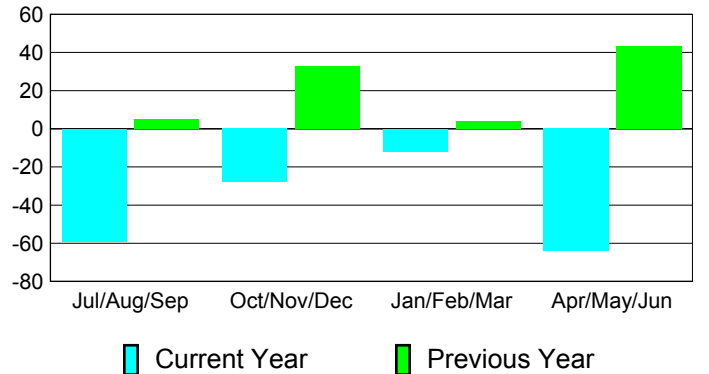

Gender Comparison 2010-2011

Jul/Aug/Sep

Oct/Nov/Dec

Jan/Feb/Mar

Apr/May/June

Male

Female