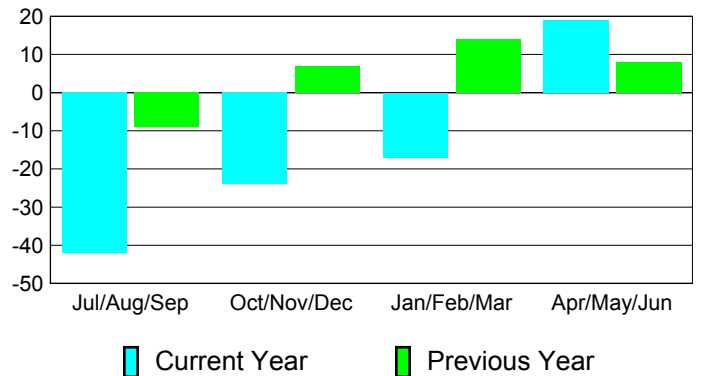

Gender Comparison 2010-2011

Jul/Aug/Sep

Oct/Nov/Dec

Jan/Feb/Mar

Apr/May/June

Male

Female