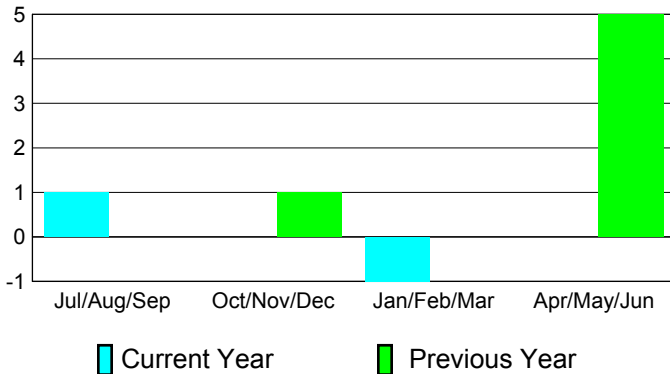

2010-2011 GMT Reports for District (or Undistricted) **District 2 X1**

GMT: **JOHN 'JACK' R FERGUSON** Location: **TEXAS**

GMT CA: **1**

CLUBS

Club Results
2010-2011

Clubs
2009-2010

Month	New Club Goal	Actual New Clubs	Actual Dropped Clubs	Gain/Loss of Clubs	Gain/Loss of Clubs
Jul/Aug/Sep	1	1	0	1	0
Oct/Nov/Dec	2	1	-1	0	1
Jan/Feb/Mar	1	0	-1	-1	0
Apr/May/June	1	1	-1	0	5
Totals	5	3	-3	0	6

Club Results 2010-2011

Goal, New, Dropped, Gain/Loss

Comparison of Club Gain/Loss

Current Year Compared to the Previous Year

YTD Status Quo Clubs 2010-2011

Status Quo Clubs Compared to Status Quo Members

MEMBERSHIP

Membership Results
2010-2011

Membership
2009-2010

Month	Net Memb Goal	Actual New Memb	Actual Dropped Memb	Gain/Loss of Memb	Gain/Loss of Memb
Jul/Aug/Sep	15	81	-103	-22	5
Oct/Nov/Dec	45	61	-88	-27	32
Jan/Feb/Mar	20	46	-120	-74	5
Apr/May/June	20	80	-145	-65	75
Totals	100	268	-456	-188	117

Membership Results 2010-2011

Goal, New, Dropped, Gain/Loss

Comparison of Membership Gain/Loss

Current Year Compared to the Previous Year

Gender Comparison 2010-2011

Jul/Aug/Sep

Oct/Nov/Dec

Jan/Feb/Mar

Apr/May/June

Male

Female