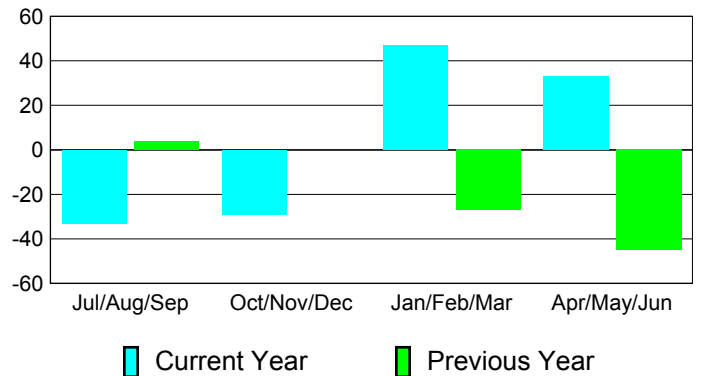

Gender Comparison 2010-2011

Jul/Aug/Sep

Oct/Nov/Dec

Jan/Feb/Mar

Apr/May/June

Male

Female