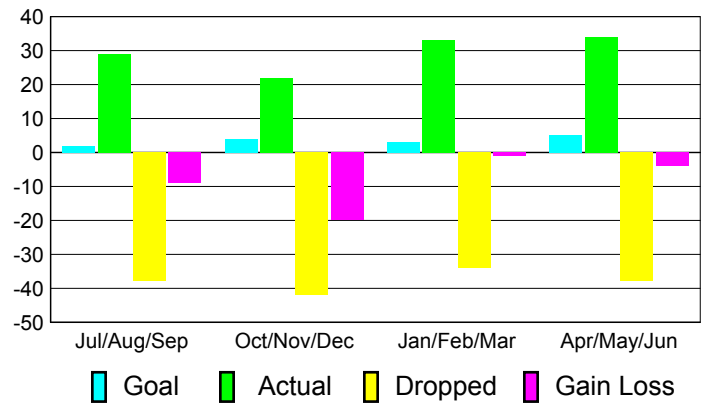

Membership Results 2010-2011

Goal, New, Dropped, Gain/Loss

Comparison of Membership Gain/Loss

Current Year Compared to the Previous Year