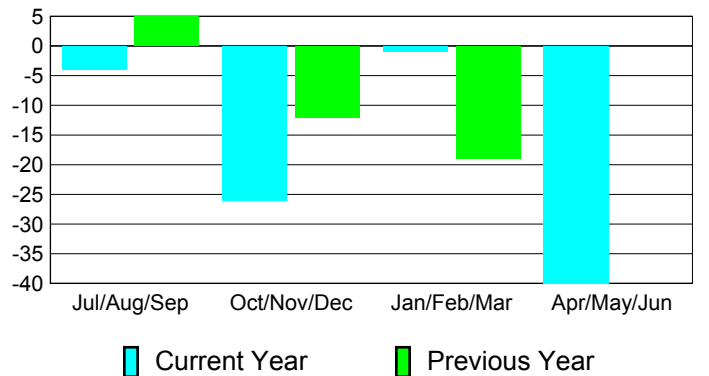

Gender Comparison 2010-2011

Jul/Aug/Sep

Oct/Nov/Dec

Jan/Feb/Mar

Apr/May/Jun

Male

Female