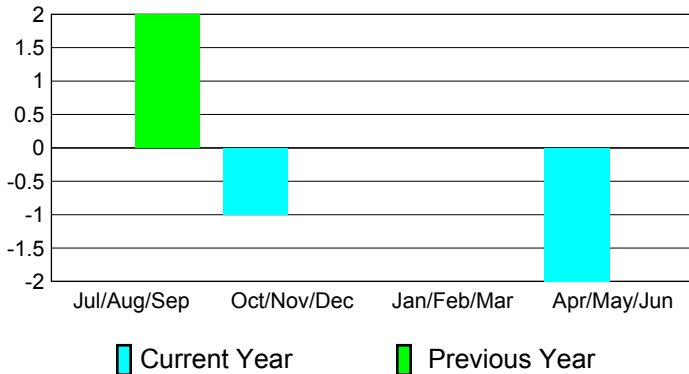

2010-2011 GMT Reports for District (or Undistricted) **District 26 M1**

GMT: **JOHN 'JACK' R FERGUSON**

Location: **MISSOURI**

GMT CA: **1**

CLUBS

**Club Results
2010-2011**

**Clubs
2009-2010**

Month	New Club Goal	Actual New Clubs	Actual Dropped Clubs	Gain/Loss of Clubs	Gain/Loss of Clubs
Jul/Aug/Sep	0	0	0	0	2
Oct/Nov/Dec	1	0	-1	-1	0
Jan/Feb/Mar	1	0	0	0	0
Apr/May/June	0	0	-2	-2	0
Totals	2	0	-3	-3	2

Club Results 2010-2011

Goal, New, Dropped, Gain/Loss

Comparison of Club Gain/Loss

Current Year Compared to the Previous Year

YTD Status Quo Clubs 2010-2011

Status Quo Clubs Compared to Status Quo Members

MEMBERSHIP

**Membership Results
2010-2011**

**Membership
2009-2010**

Month	Net Memb Goal	Actual New Memb	Actual Dropped Memb	Gain/Loss of Memb	Gain/Loss of Memb
Jul/Aug/Sep	15	41	-55	-14	66
Oct/Nov/Dec	42	33	-52	-19	13
Jan/Feb/Mar	43	31	-52	-21	-25
Apr/May/June	0	24	-73	-49	-28
Totals	100	129	-232	-103	26

Membership Results 2010-2011

Goal, New, Dropped, Gain/Loss

Comparison of Membership Gain/Loss

Current Year Compared to the Previous Year

Gender Comparison 2010-2011

Male

Female