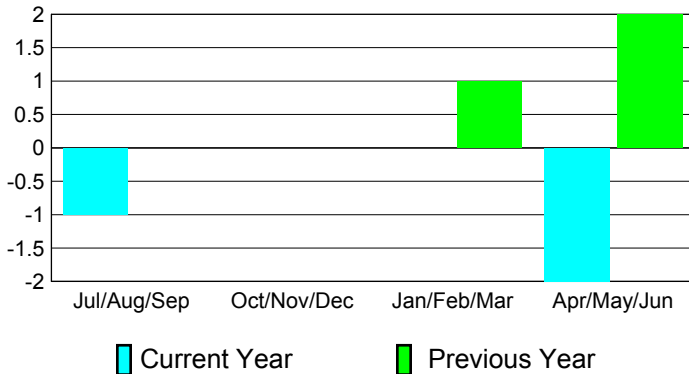

2010-2011 GMT Reports for District (or Undistricted) **District 2 A1**

GMT: **JOHN 'JACK' R FERGUSON** Location: **TEXAS**

GMT CA: **1**

CLUBS

**Club Results
2010-2011**

**Clubs
2009-2010**

Month	New Club Goal	Actual New Clubs	Actual Dropped Clubs	Gain/Loss of Clubs	Gain/Loss of Clubs
Jul/Aug/Sep	0	0	-1	-1	0
Oct/Nov/Dec	1	0	0	0	0
Jan/Feb/Mar	1	1	-1	0	1
Apr/May/June	1	0	-2	-2	2
Totals	3	1	-4	-3	3

Club Results 2010-2011

Goal, New, Dropped, Gain/Loss

Comparison of Club Gain/Loss

Current Year Compared to the Previous Year

YTD Status Quo Clubs 2010-2011

Status Quo Clubs Compared to Status Quo Members

MEMBERSHIP

**Membership Results
2010-2011**

**Membership
2009-2010**

Month	Net Memb Goal	Actual New Memb	Actual Dropped Memb	Gain/Loss of Memb	Gain/Loss of Memb
Jul/Aug/Sep	0	51	-77	-26	2
Oct/Nov/Dec	29	27	-52	-25	-12
Jan/Feb/Mar	37	87	-76	11	14
Apr/May/June	16	63	-96	-33	34
Totals	82	228	-301	-73	38

Membership Results 2010-2011

Goal, New, Dropped, Gain/Loss

Comparison of Membership Gain/Loss

Current Year Compared to the Previous Year

Gender Comparison 2010-2011

Jul/Aug/Sep

Oct/Nov/Dec

Jan/Feb/Mar

Apr/May/June

Male

Female