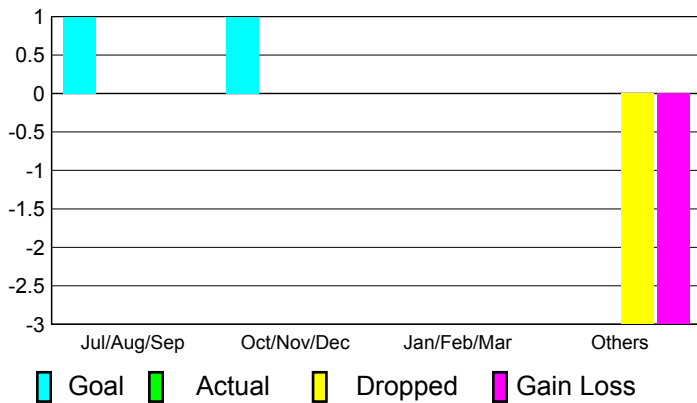

Club Results 2010-2011

Goal, New, Dropped, Gain/Loss

Comparison of Club Gain/Loss

Current Year Compared to the Previous Year

YTD Status Quo Clubs 2010-2011

Status Quo Clubs Compared to Status Quo Members

MEMBERSHIP