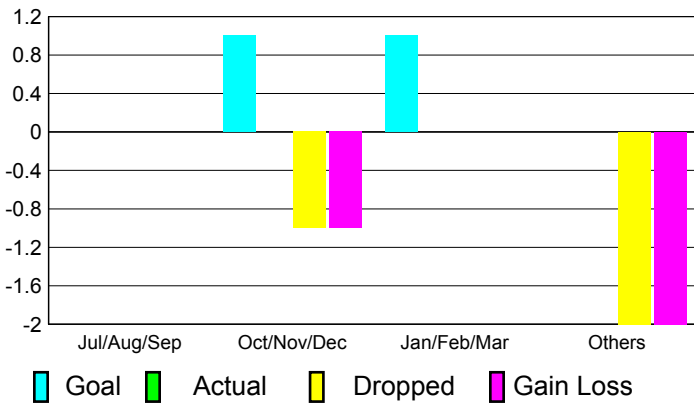

2010-2011 GMT Reports for District (or Undistricted) **District 26 M1**

GMT: **JOHN 'JACK' R FERGUSON**

Location: **MISSOURI**

GMT CA: **1**

CLUBS

**Club Results
2010-2011**

**Clubs
2009-2010**

Month	New Club Goal	Actual New Clubs	Actual Dropped Clubs	Gain/Loss of Clubs	Gain/Loss of Clubs
Jul/Aug/Sep	0	0	0	0	2
Oct/Nov/Dec	1	0	-1	-1	0
Jan/Feb/Mar	1	0	0	0	0
Apr/May/June	0	0	-2	-2	0
Totals	2	0	-3	-3	2

Club Results 2010-2011

Goal, New, Dropped, Gain/Loss

Comparison of Club Gain/Loss

Current Year Compared to the Previous Year