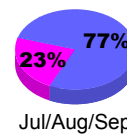

Gender Comparison 2010-2011