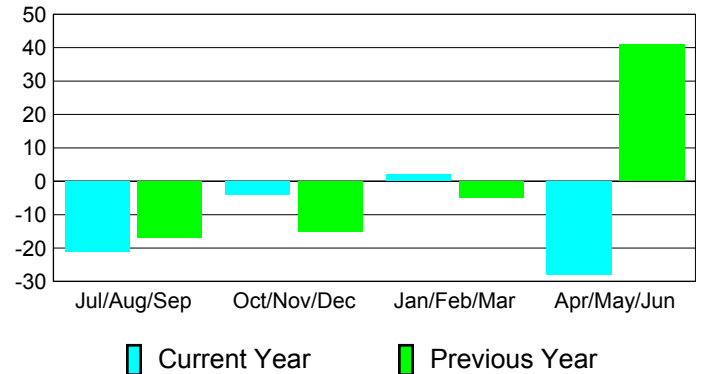

Gender Comparison 2010-2011

Jul/Aug/Sep

Oct/Nov/Dec

Jan/Feb/Mar

Apr/May/June

Male

Female