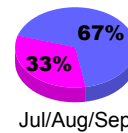

Gender Comparison 2010-2011

Jul/Aug/Sep