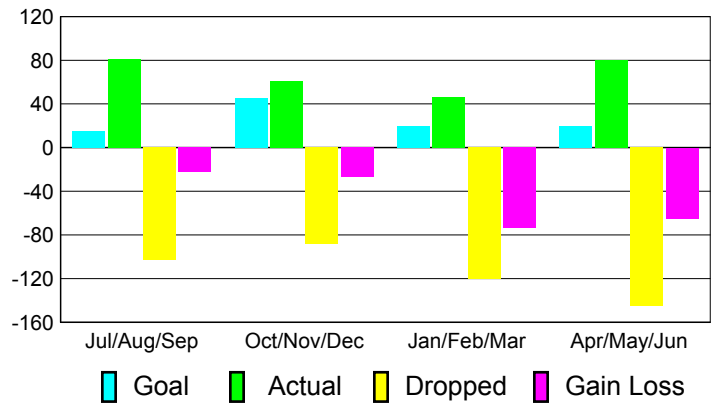

Membership Results 2010-2011

Goal, New, Dropped, Gain/Loss

Comparison of Membership Gain/Loss

Current Year Compared to the Previous Year