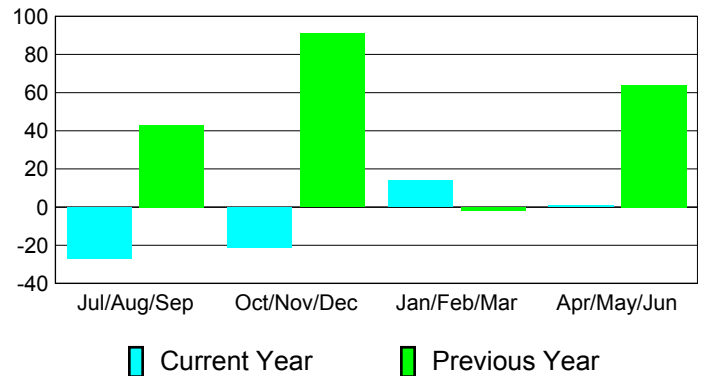

Gender Comparison 2010-2011

Jul/Aug/Sep

Oct/Nov/Dec

Jan/Feb/Mar

Apr/May/June

Male

Female