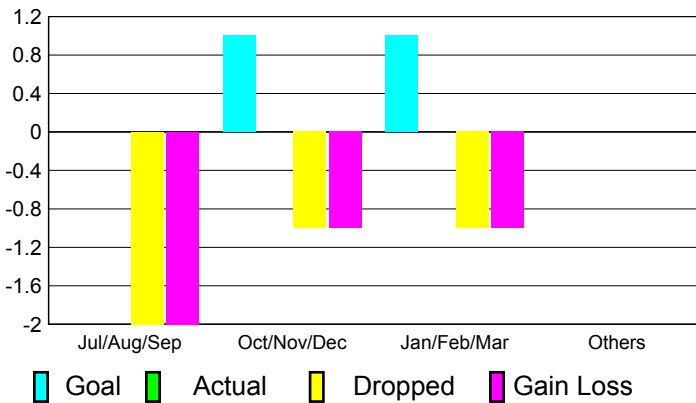

2010-2011 GMT Reports for District (or Undistricted) **District 3 L**

GMT: **JOHN 'JACK' R FERGUSON**

Location: **OKLAHOMA**

GMT CA: **1**

CLUBS

Club Results
2010-2011

Clubs
2009-2010

Month	New Club Goal	Actual New Clubs	Actual Dropped Clubs	Gain/Loss of Clubs	Gain/Loss of Clubs
Jul/Aug/Sep	0	0	-2	-2	2
Oct/Nov/Dec	1	0	-1	-1	0
Jan/Feb/Mar	1	0	-1	-1	0
Apr/May/June	0	0	0	0	0
Totals	2	0	-4	-4	2

Club Results 2010-2011

Goal, New, Dropped, Gain/Loss

Comparison of Club Gain/Loss

Current Year Compared to the Previous Year