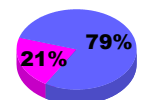

Oct/Nov/Dec